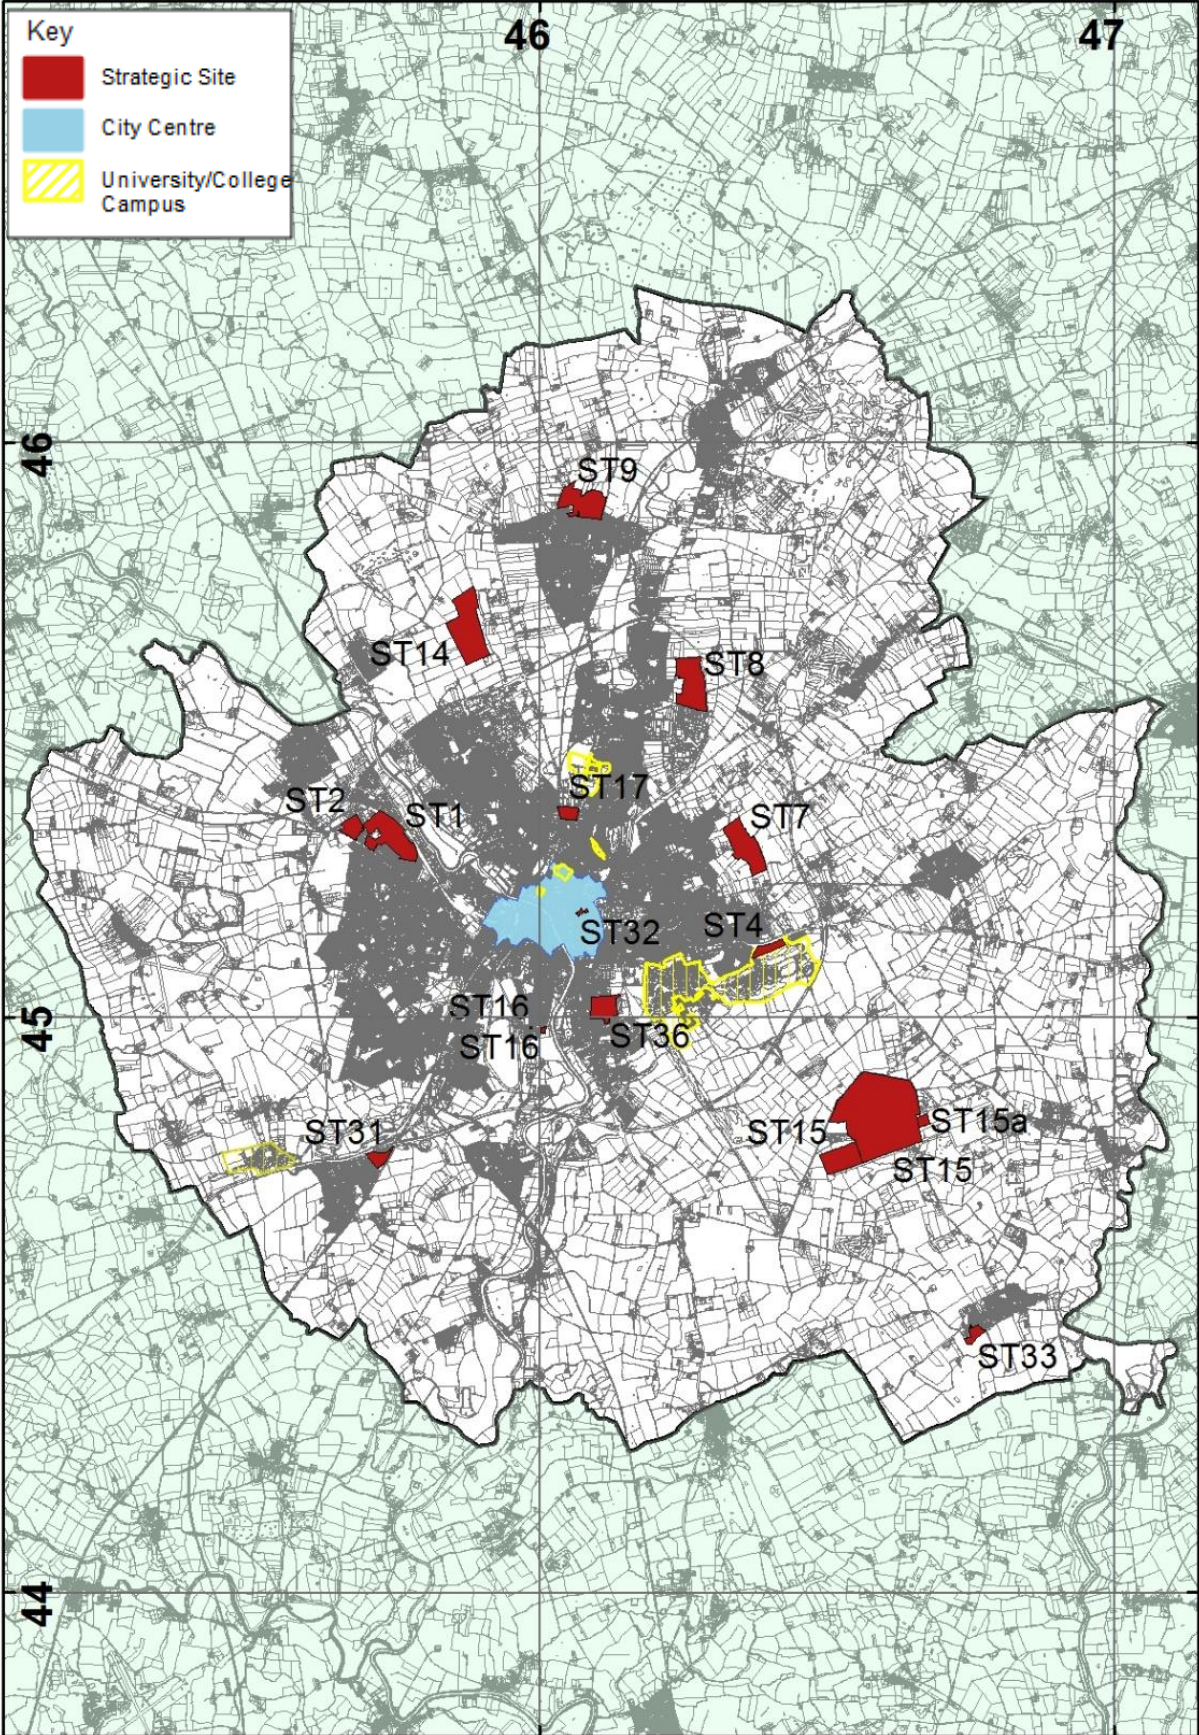

Community Infrastructure Levy Draft Charging Schedule

Additional Mapping

February 2022

The following maps have been included for clarity and provide detail of boundaries where rates in the draft Charging Schedule are differentiated by location. The extent of the university/ college campuses and strategic sites can also be found within the Policies Map of the emerging Local Plan.

York-wide variable rates

City centre boundary

University of York Campus

York St. John University Campus

York St. John University - Land at Heworth Croft

Askham Bryan College Campus

North-west quadrant of main CIL rates map

North-east quadrant of main CIL rates map

South-east quadrant of main CIL rates map

South-west quadrant of main CIL rates map