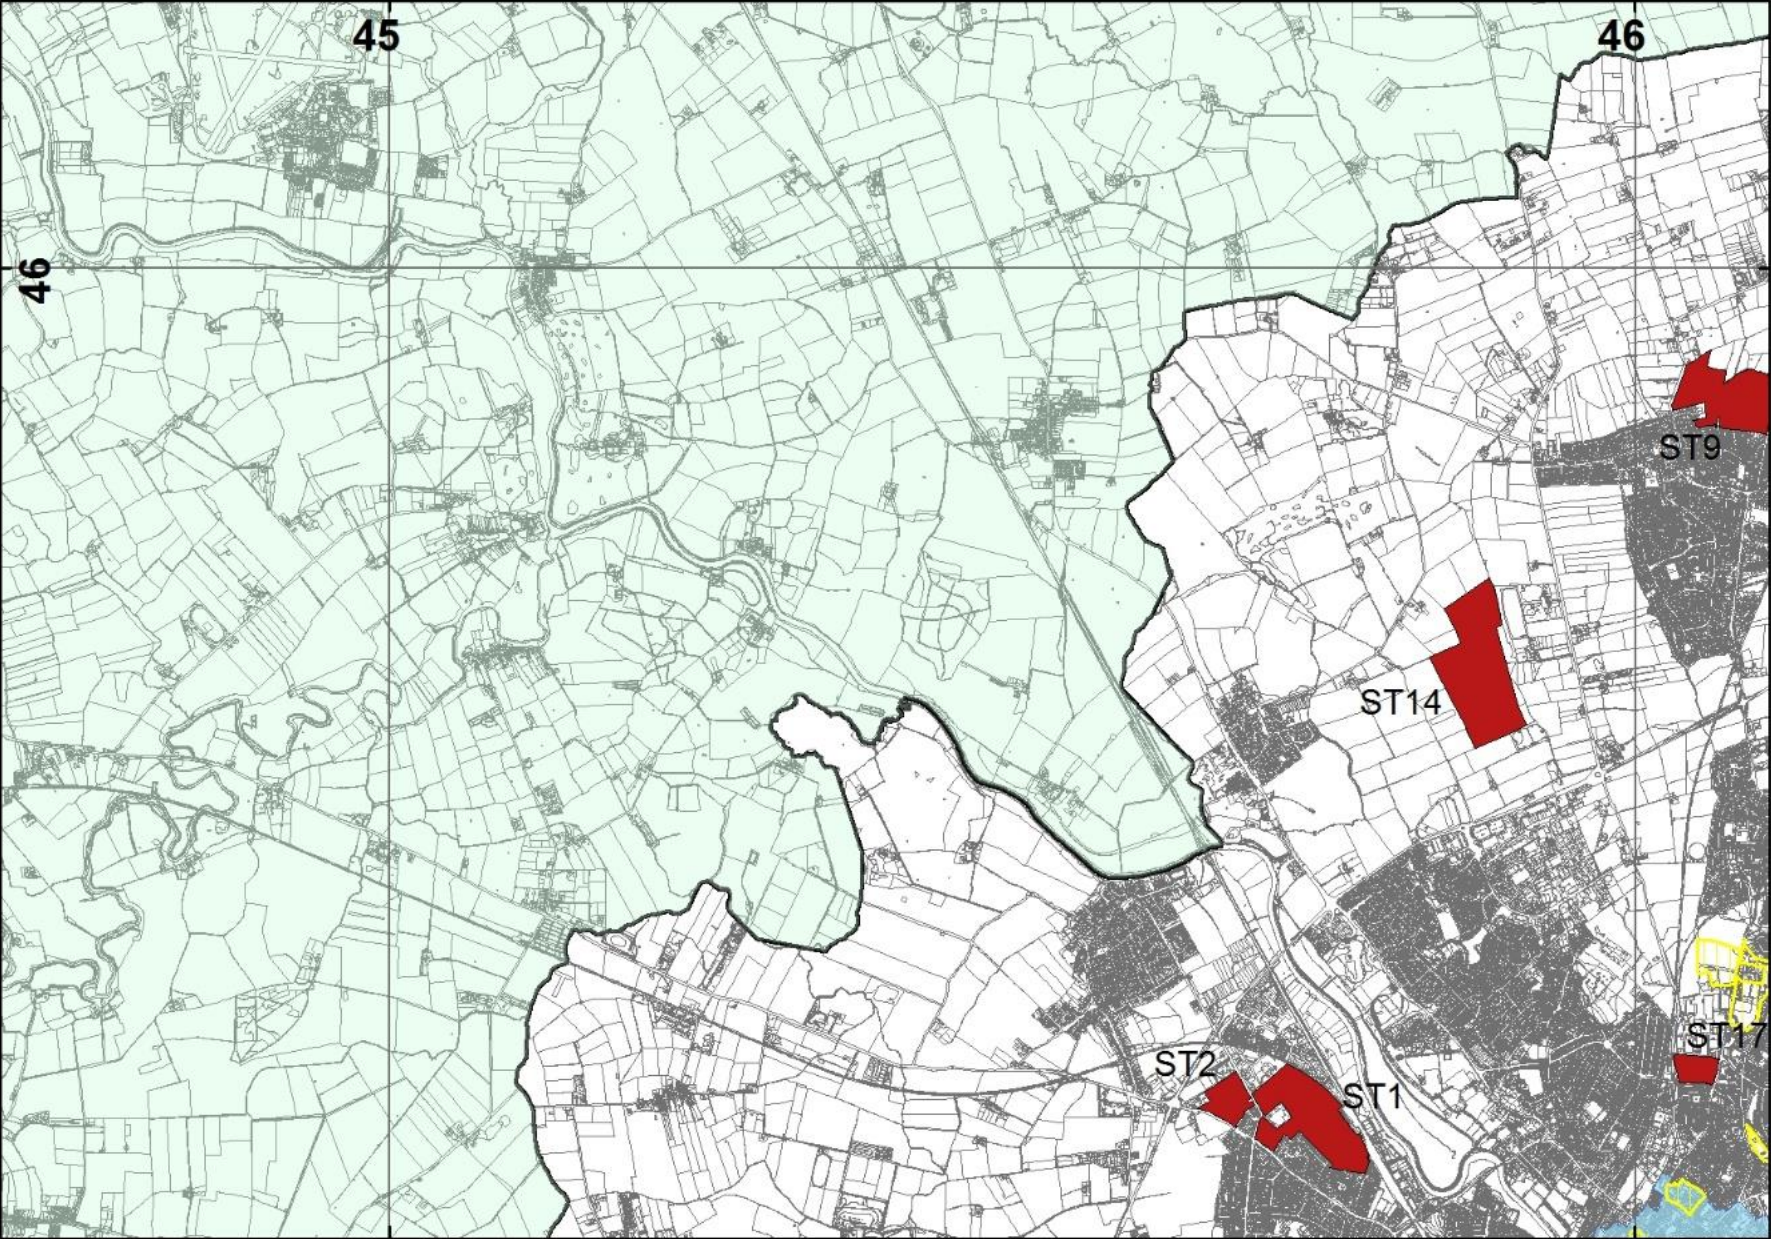

Community Infrastructure Levy Draft Charging Schedule

Additional Mapping

February 2022

The following maps have been included for clarity and provide detail of boundaries where rates in the draft Charging Schedule are differentiated by location. The extent of the university/ college campuses and strategic sites can also be found within the Policies Map of the emerging Local Plan.

York-wide variable rates

City centre boundary

University of York Campus

York St. John University Campus

York St. John University - Land at Heworth Croft

Askham Bryan College Campus

North-west quadrant of main CIL rates map

North-east quadrant of main CIL rates map

South-east quadrant of main CIL rates map

South-west quadrant of main CIL rates map