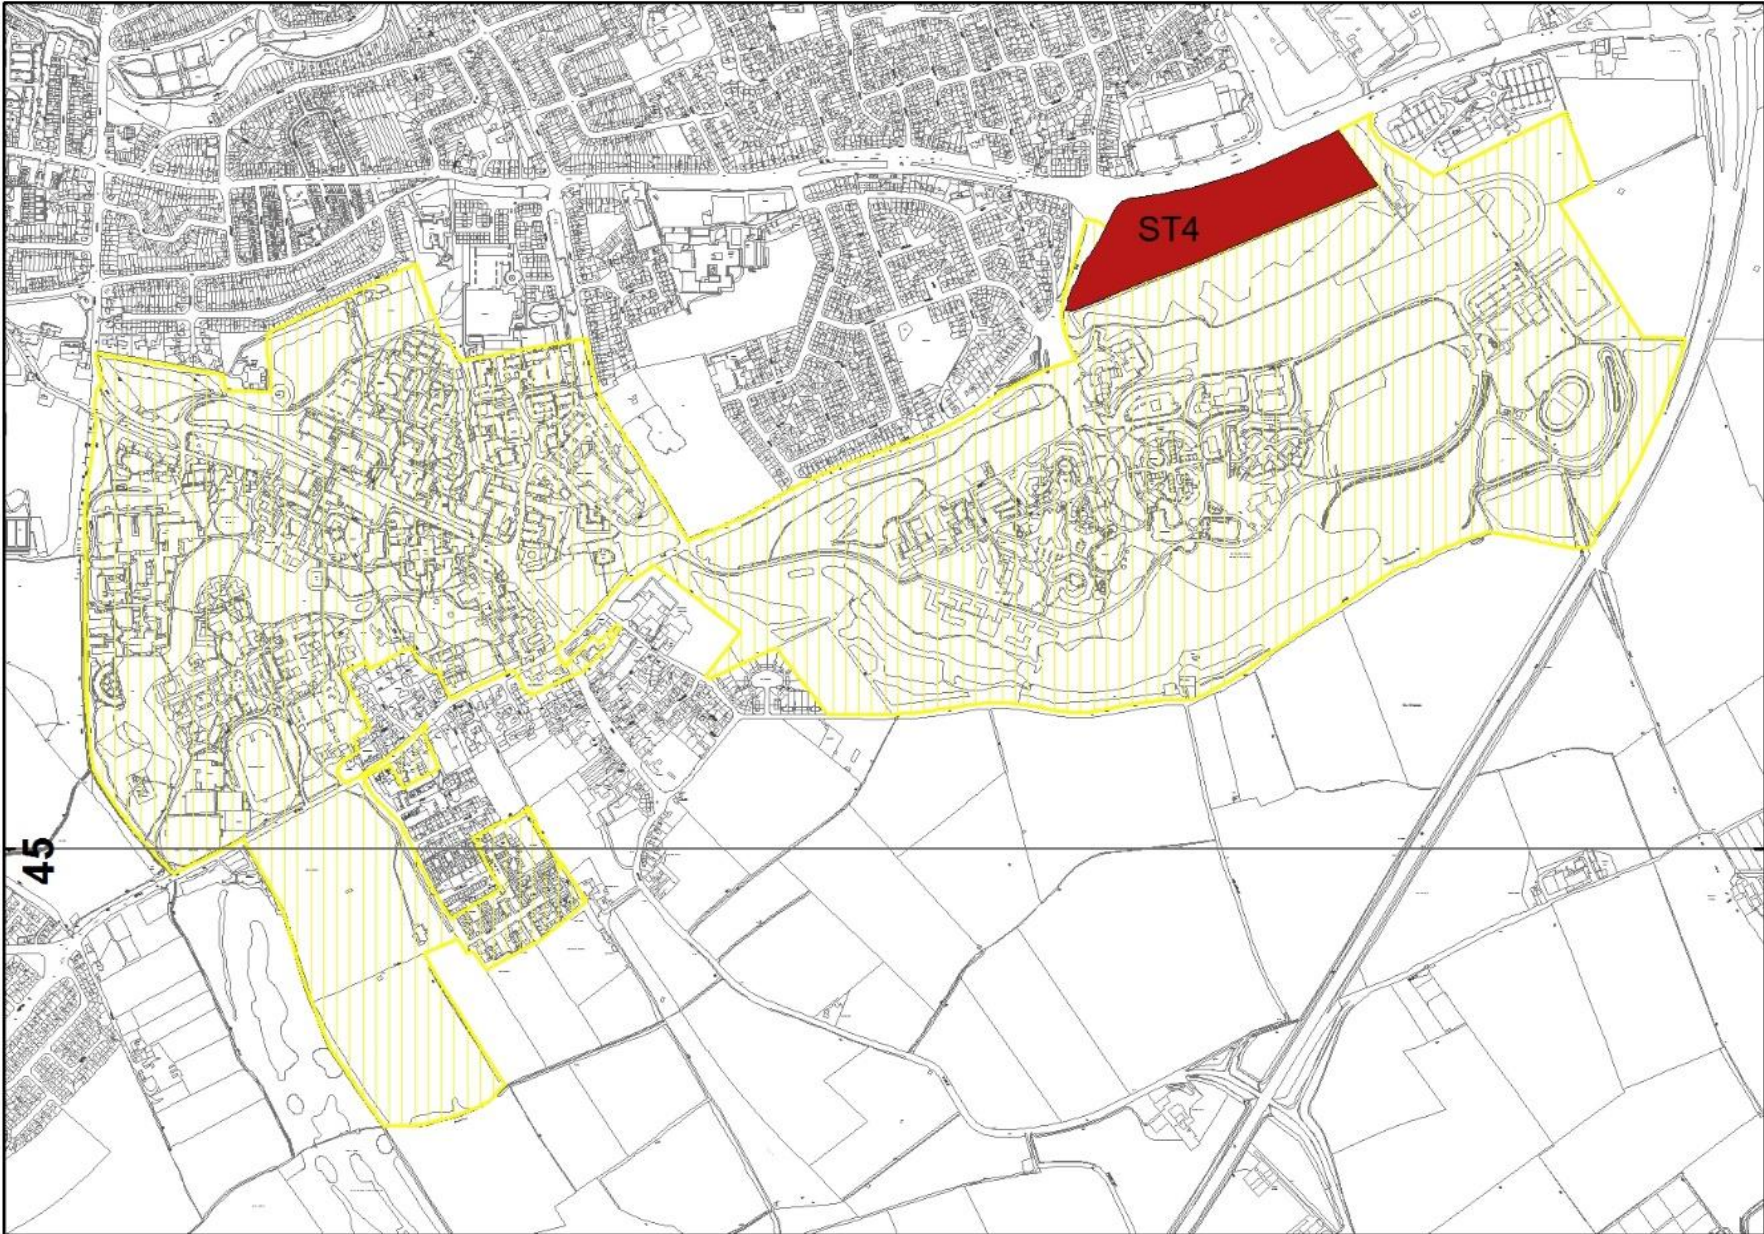

Community Infrastructure Levy Draft Charging Schedule

Additional Mapping

February 2022

The following maps have been included for clarity and provide detail of boundaries where rates in the draft Charging Schedule are differentiated by location. The extent of the university/ college campuses and strategic sites can also be found within the Policies Map of the emerging Local Plan.

York-wide variable rates

City centre boundary

University of York Campus

York St. John University Campus

York St. John University - Land at Heworth Croft

Askham Bryan College Campus

North-west quadrant of main CIL rates map

North-east quadrant of main CIL rates map

South-east quadrant of main CIL rates map

South-west quadrant of main CIL rates map