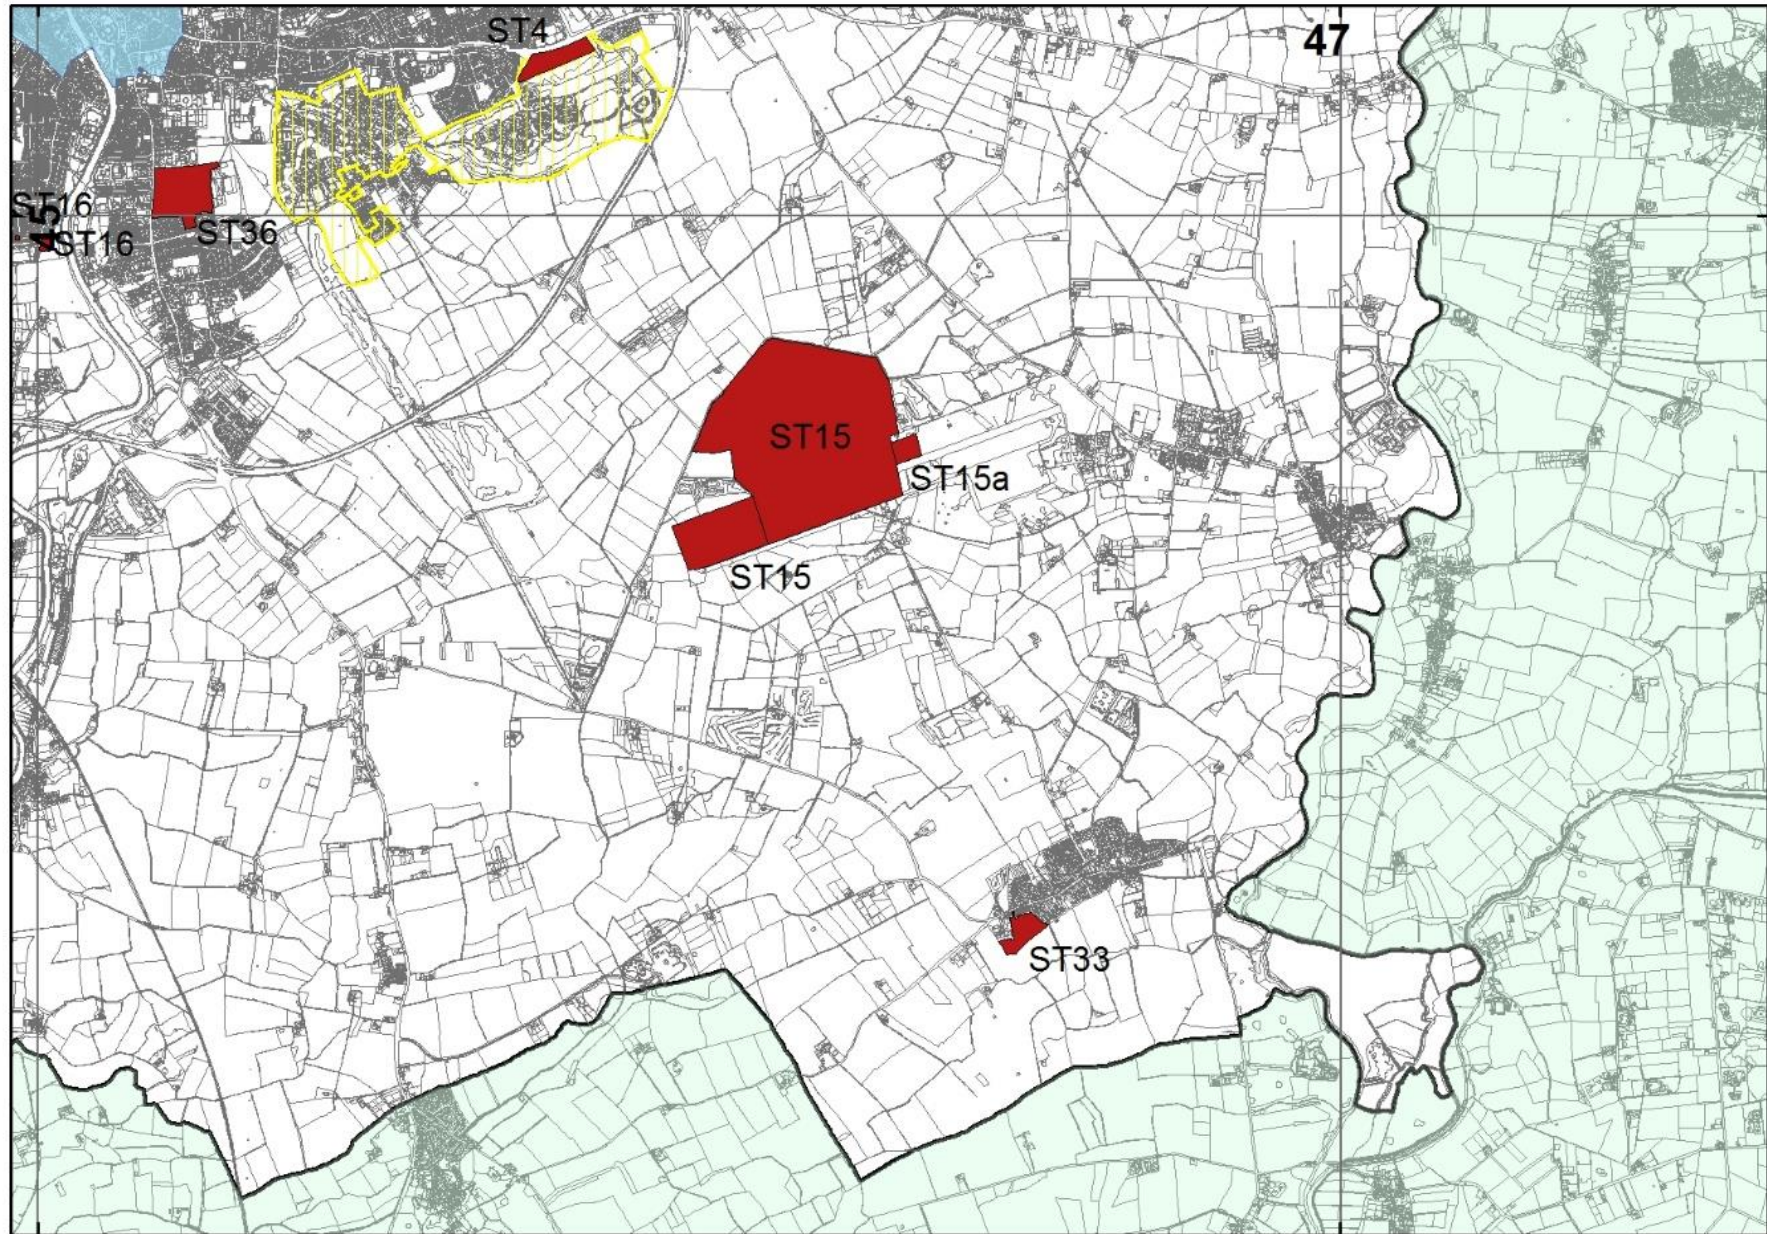

Community Infrastructure Levy Draft Charging Schedule

Additional Mapping

February 2022

The following maps have been included for clarity and provide detail of boundaries where rates in the draft Charging Schedule are differentiated by location. The extent of the university/ college campuses and strategic sites can also be found within the Policies Map of the emerging Local Plan.

York-wide variable rates

City centre boundary

University of York Campus

York St. John University Campus

York St. John University - Land at Heworth Croft

Askham Bryan College Campus

North-west quadrant of main CIL rates map

North-east quadrant of main CIL rates map

South-east quadrant of main CIL rates map

South-west quadrant of main CIL rates map