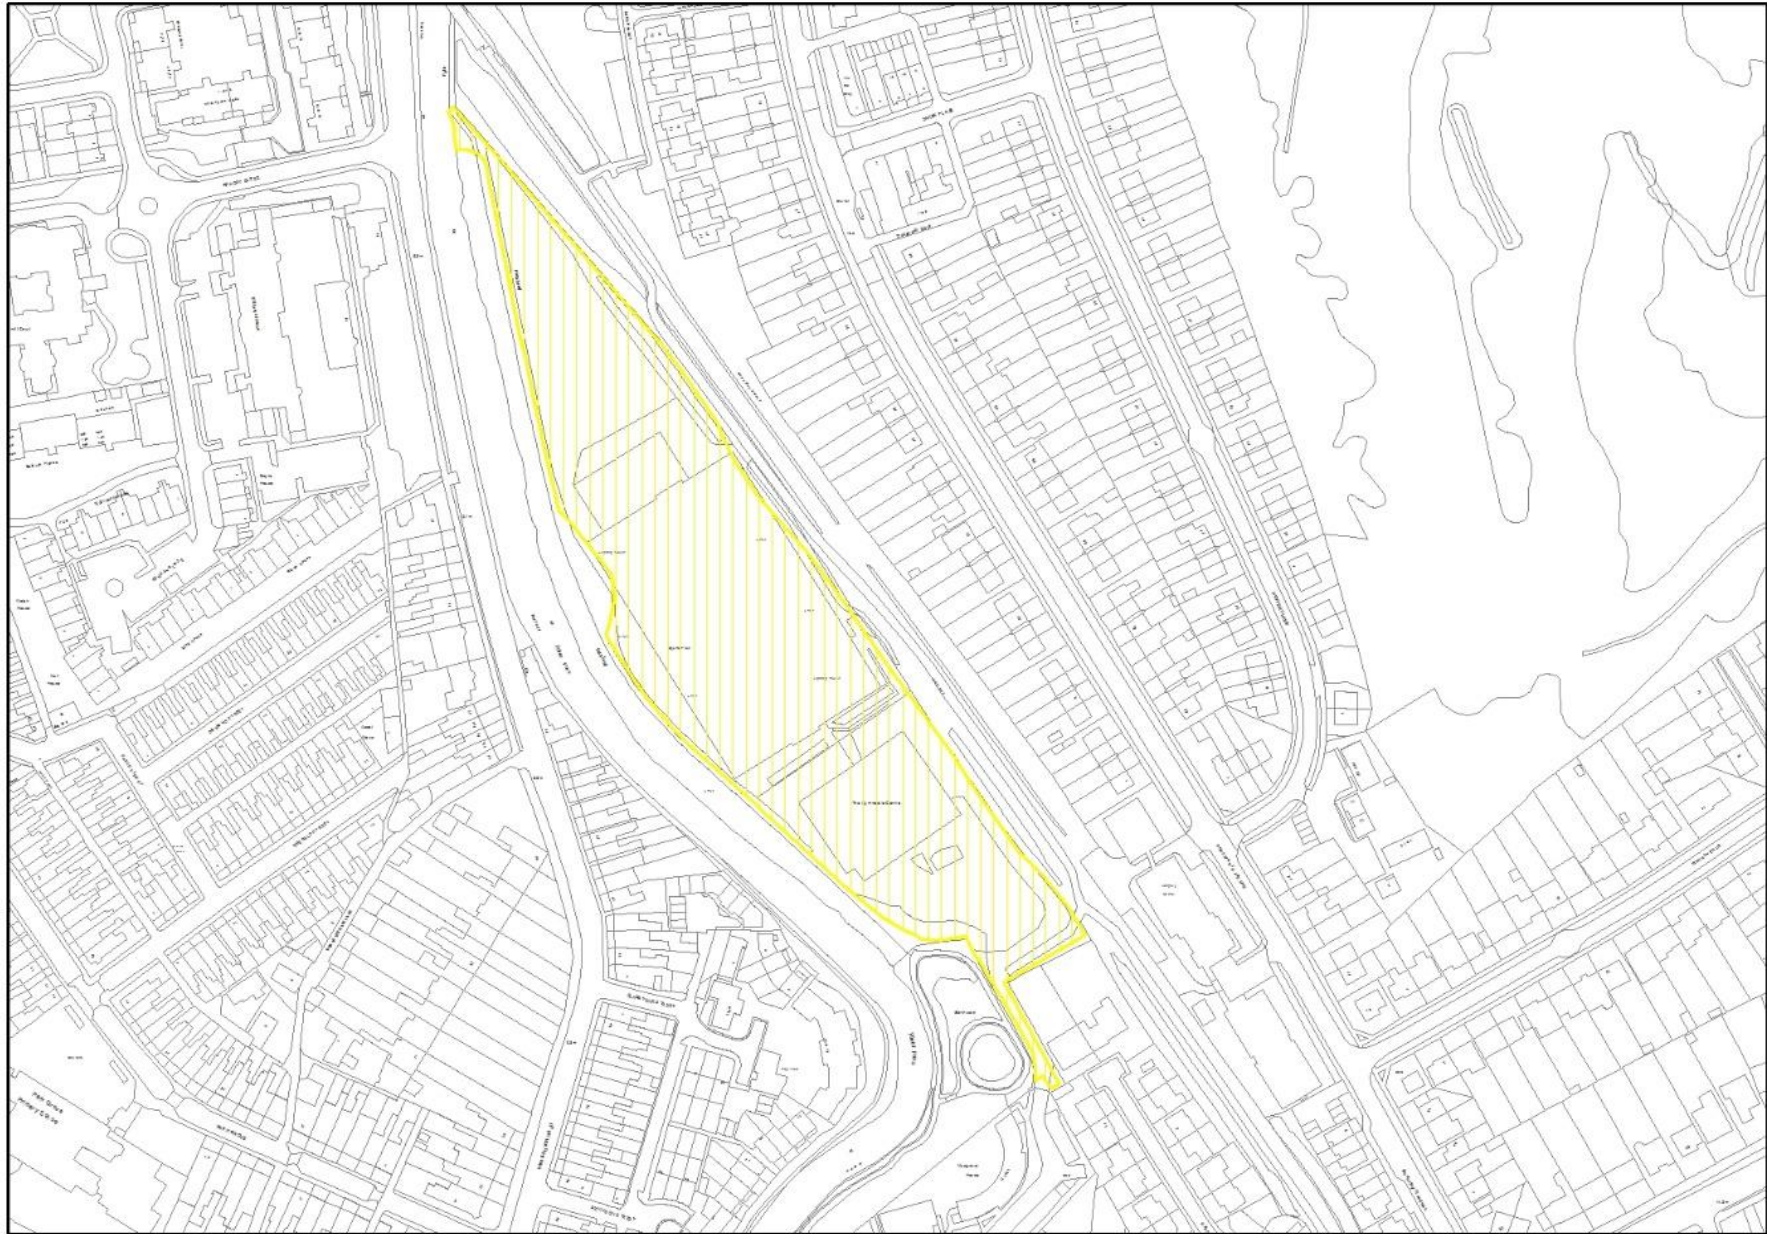

Community Infrastructure Levy Draft Charging Schedule

Additional Mapping

February 2022

The following maps have been included for clarity and provide detail of boundaries where rates in the draft Charging Schedule are differentiated by location. The extent of the university/ college campuses and strategic sites can also be found within the Policies Map of the emerging Local Plan.

York-wide variable rates

City centre boundary

University of York Campus

York St. John University Campus

York St. John University - Land at Heworth Croft

Askham Bryan College Campus

North-west quadrant of main CIL rates map

North-east quadrant of main CIL rates map

South-east quadrant of main CIL rates map

South-west quadrant of main CIL rates map