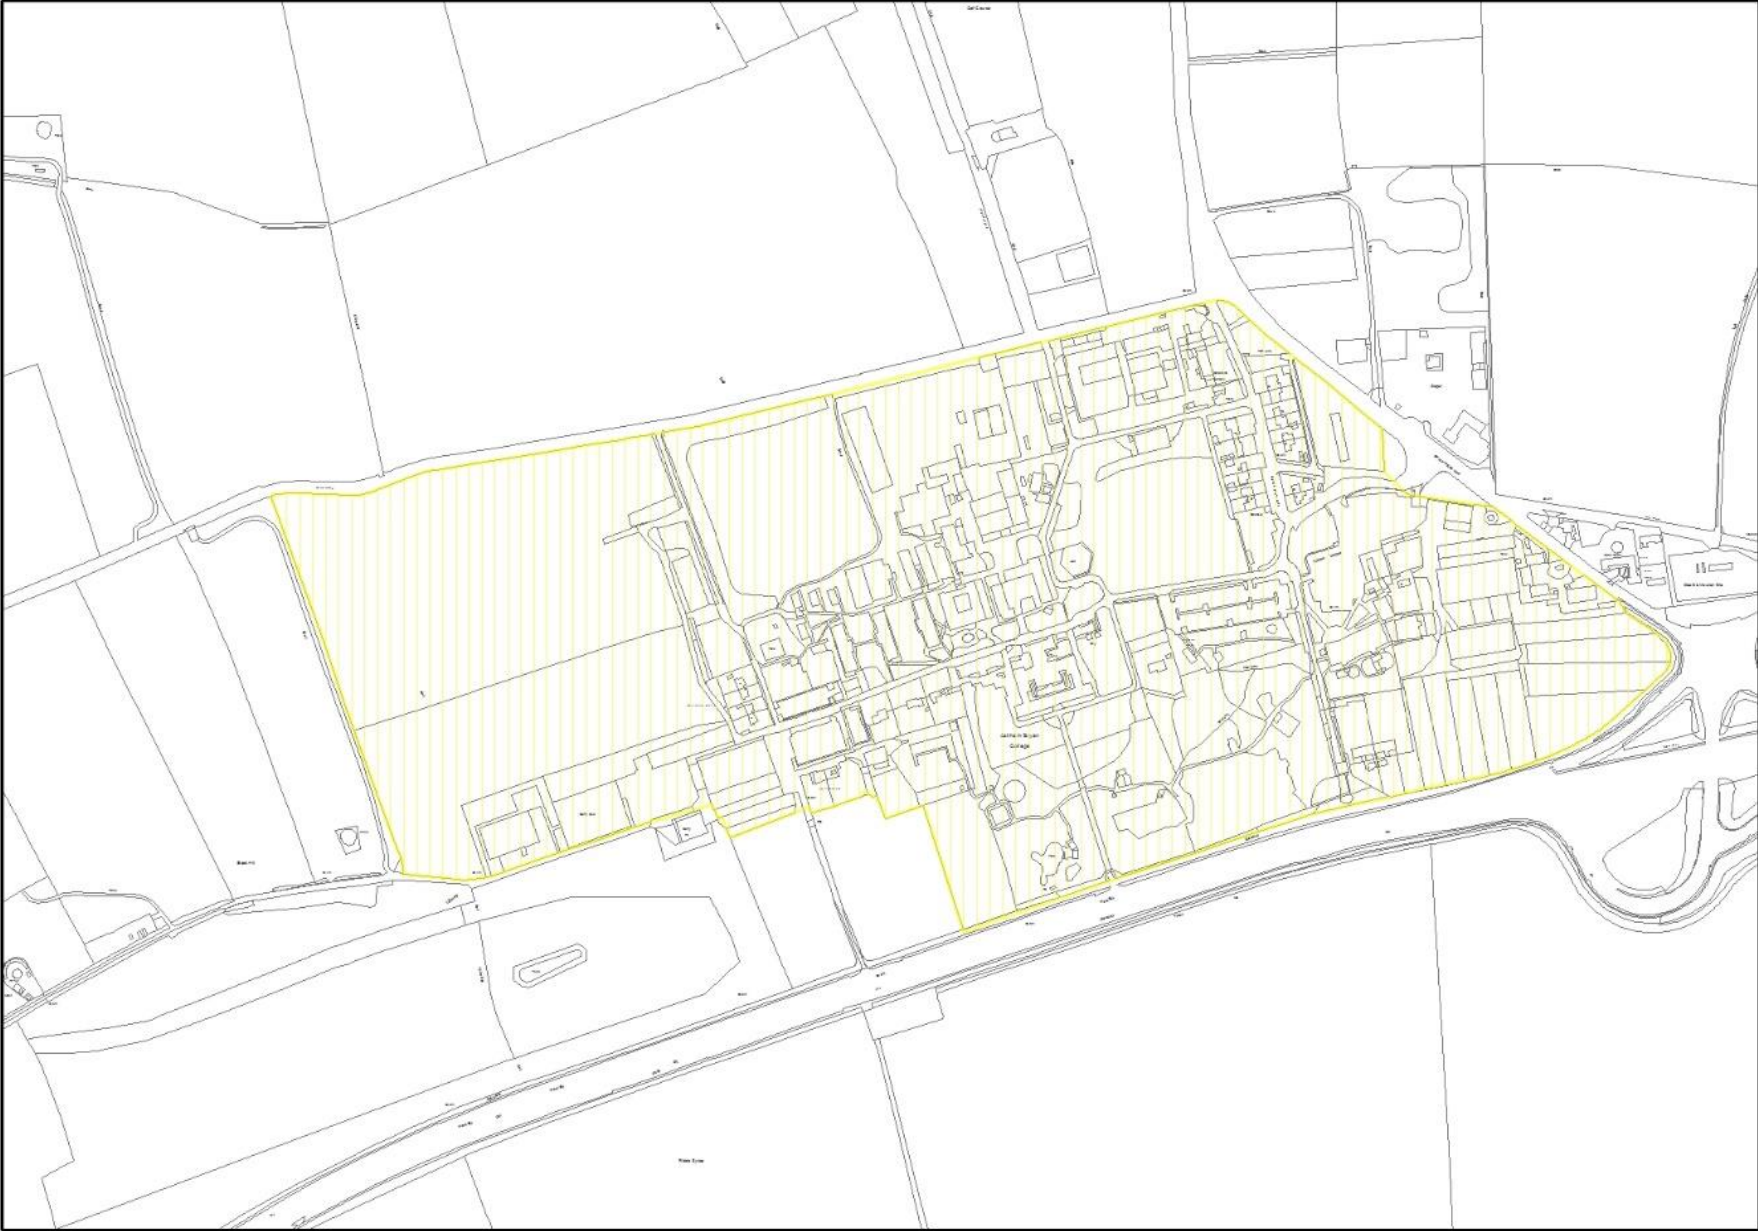

Community Infrastructure Levy Draft Charging Schedule

Additional Mapping

February 2022

The following maps have been included for clarity and provide detail of boundaries where rates in the draft Charging Schedule are differentiated by location. The extent of the university/ college campuses and strategic sites can also be found within the Policies Map of the emerging Local Plan.

York-wide variable rates

City centre boundary

University of York Campus

York St. John University Campus

York St. John University - Land at Heworth Croft

Askham Bryan College Campus

North-west quadrant of main CIL rates map

North-east quadrant of main CIL rates map

South-east quadrant of main CIL rates map

South-west quadrant of main CIL rates map