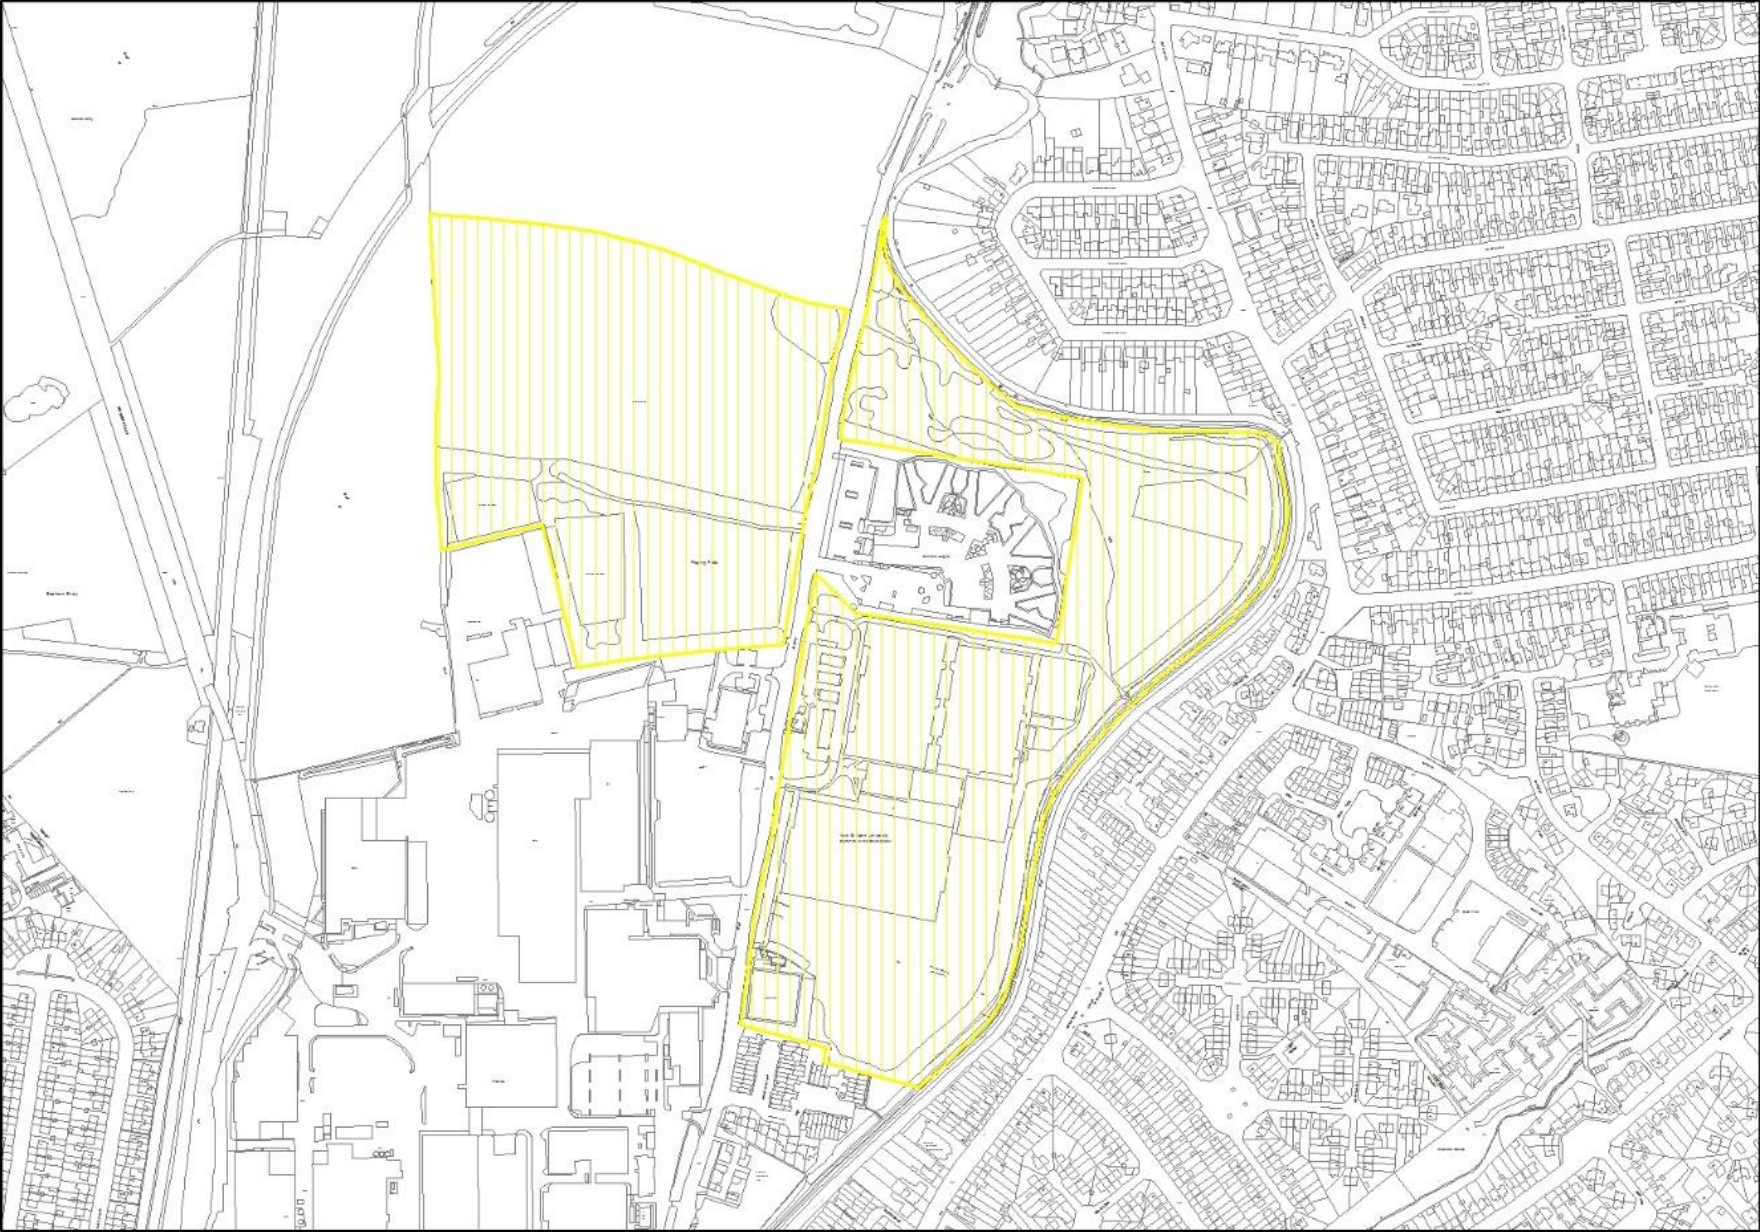

Community Infrastructure Levy Draft Charging Schedule

Additional Mapping

February 2022

The following maps have been included for clarity and provide detail of boundaries where rates in the draft Charging Schedule are differentiated by location. The extent of the university/ college campuses and strategic sites can also be found within the Policies Map of the emerging Local Plan.

York-wide variable rates

City centre boundary

University of York Campus

York St. John University Campus

York St. John University - Land at Heworth Croft

Askham Bryan College Campus

North-west quadrant of main CIL rates map

North-east quadrant of main CIL rates map

South-east quadrant of main CIL rates map

South-west quadrant of main CIL rates map