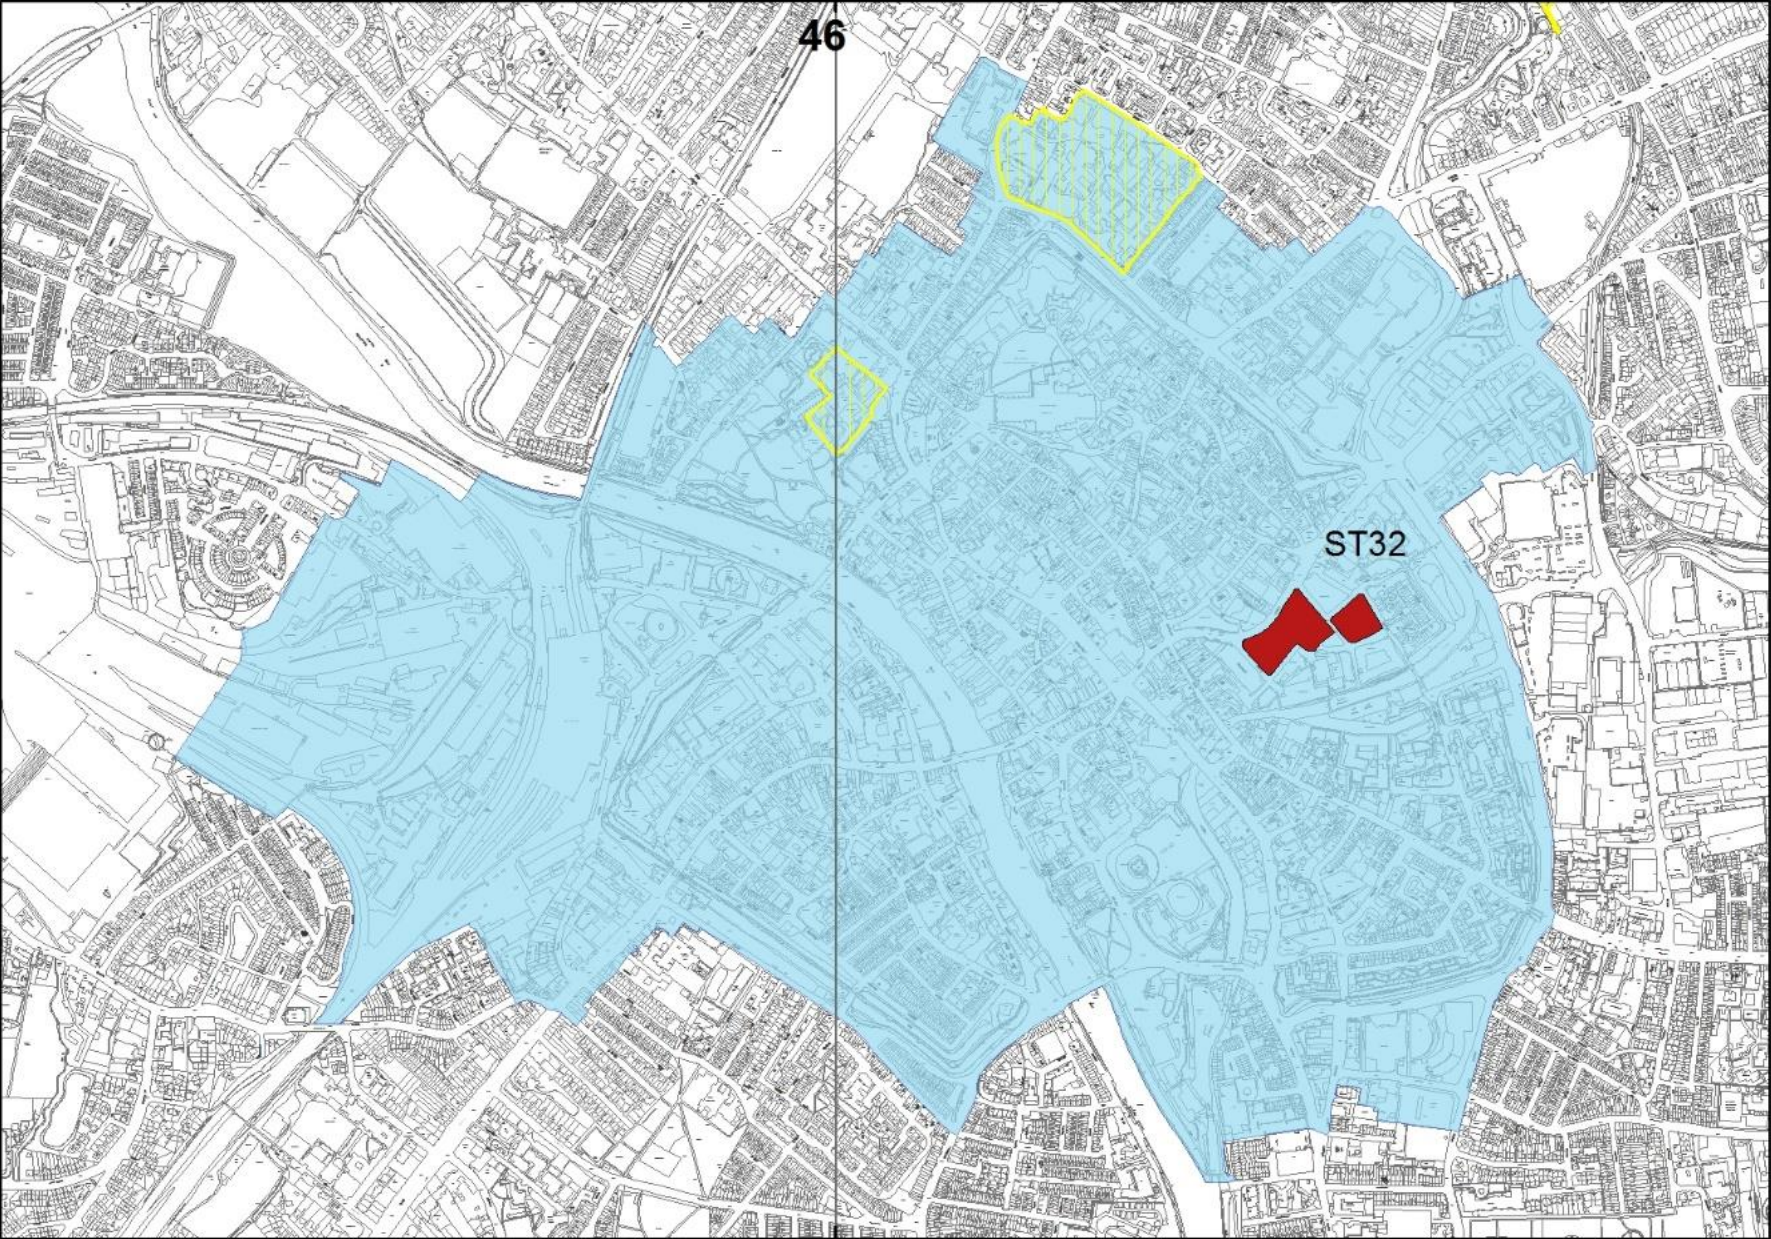

Community Infrastructure Levy Draft Charging Schedule

Additional Mapping

February 2022

The following maps have been included for clarity and provide detail of boundaries where rates in the draft Charging Schedule are differentiated by location. The extent of the university/ college campuses and strategic sites can also be found within the Policies Map of the emerging Local Plan.

York-wide variable rates

City centre boundary

University of York Campus

York St. John University Campus

York St. John University - Land at Heworth Croft

Askham Bryan College Campus

North-west quadrant of main CIL rates map

North-east quadrant of main CIL rates map

South-east quadrant of main CIL rates map

South-west quadrant of main CIL rates map