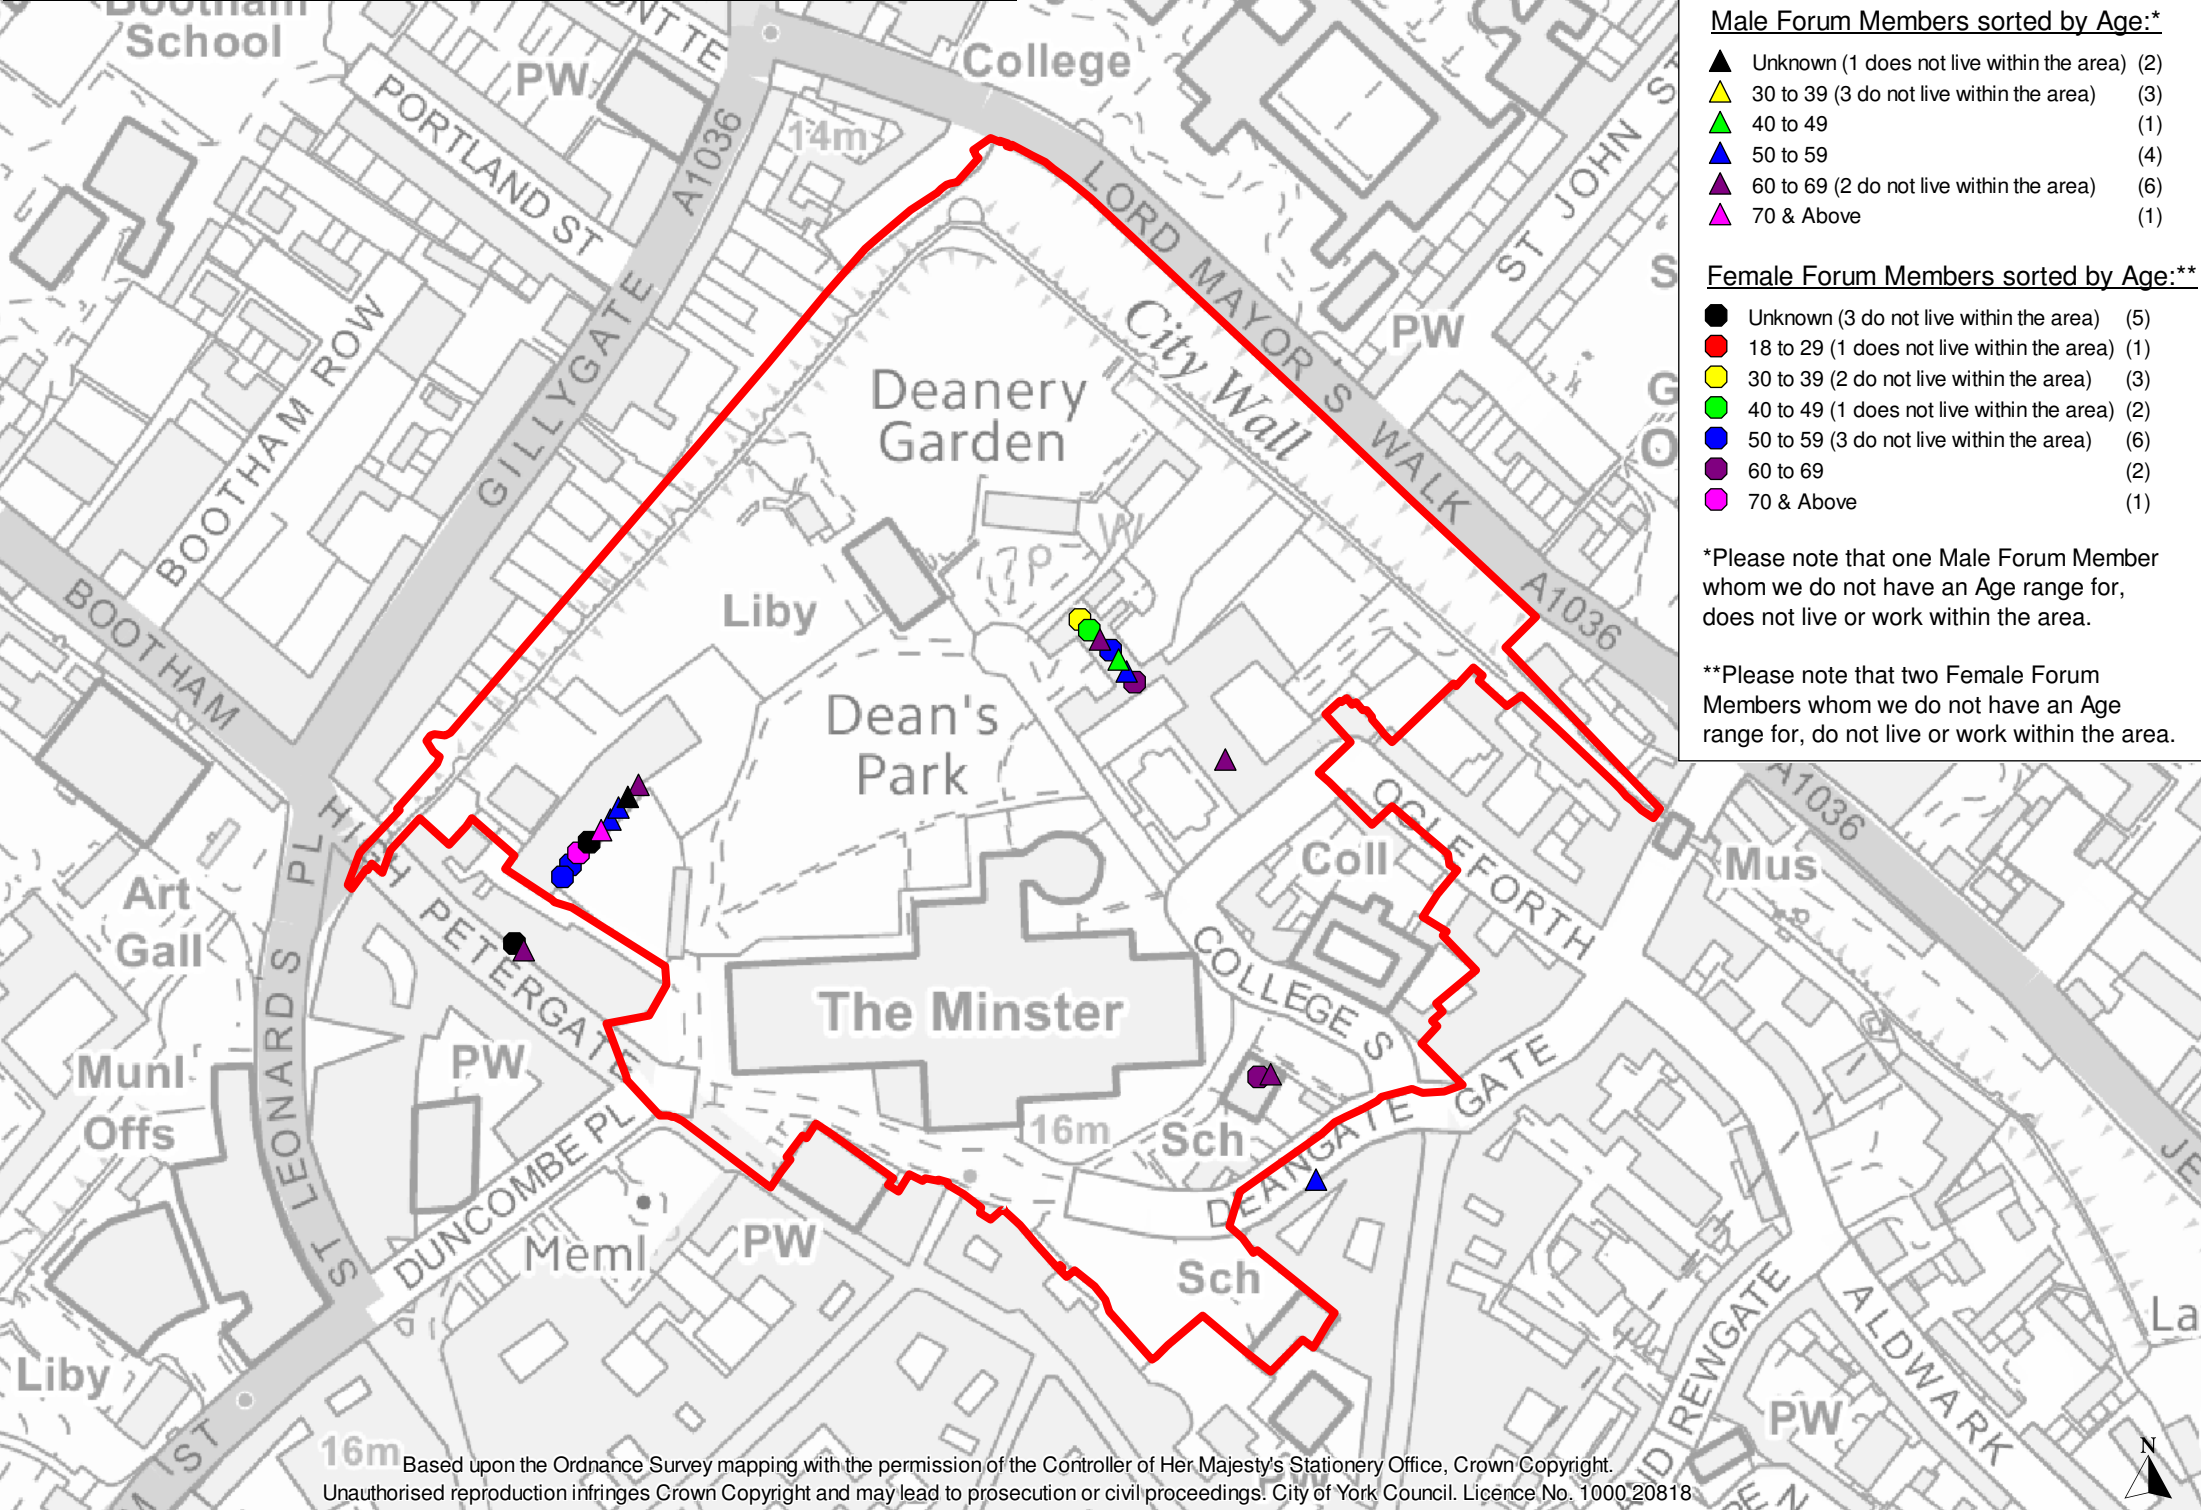

Composition of Proposed Minster Precinct Neighbourhood Forum

Based upon the Ordnance Survey mapping with the permission of the Controller of Her Majesty's Stationery Office, Crown Copyright. Unauthorised reproduction infringes Crown Copyright and may lead to prosecution or civil proceedings. City of York Council. Licence No. 1000.20818