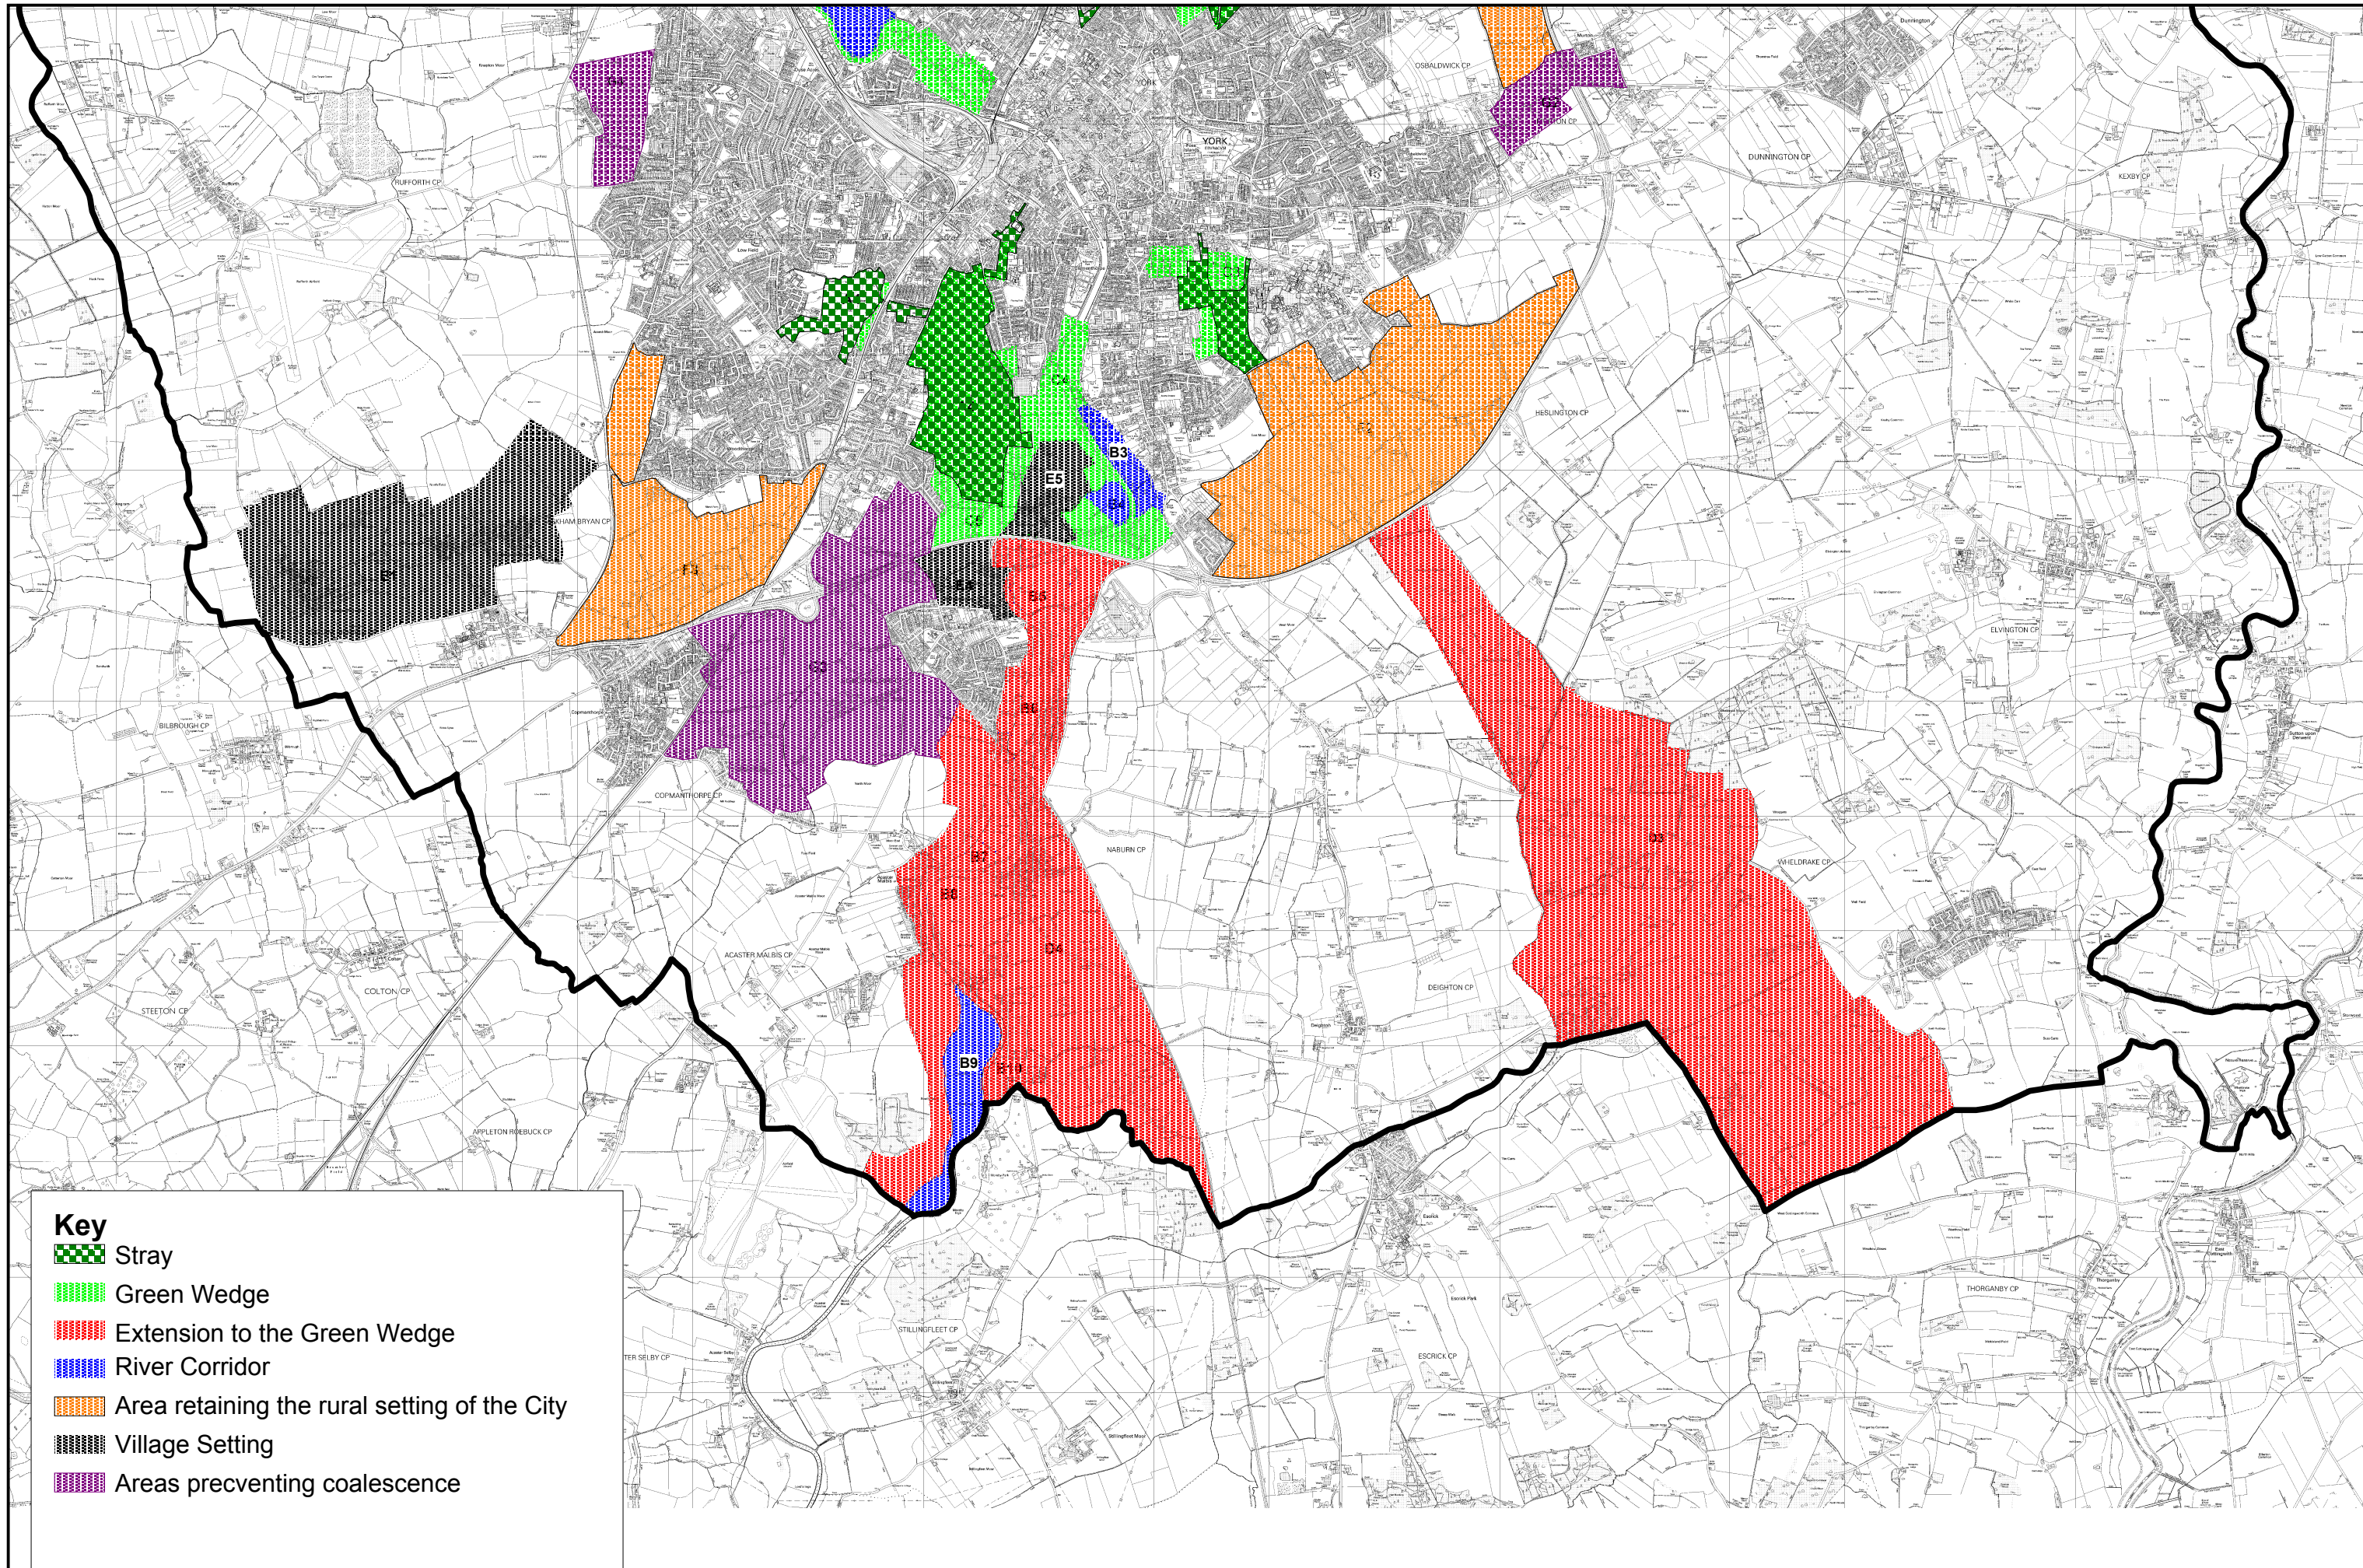

# Greenbelt Appraisal Map - South

**Key**

- Stray
- Green Wedge
- Extension to the Green Wedge
- River Corridor
- Area retaining the rural setting of the City
- Village Setting
- Areas preventing coalescence