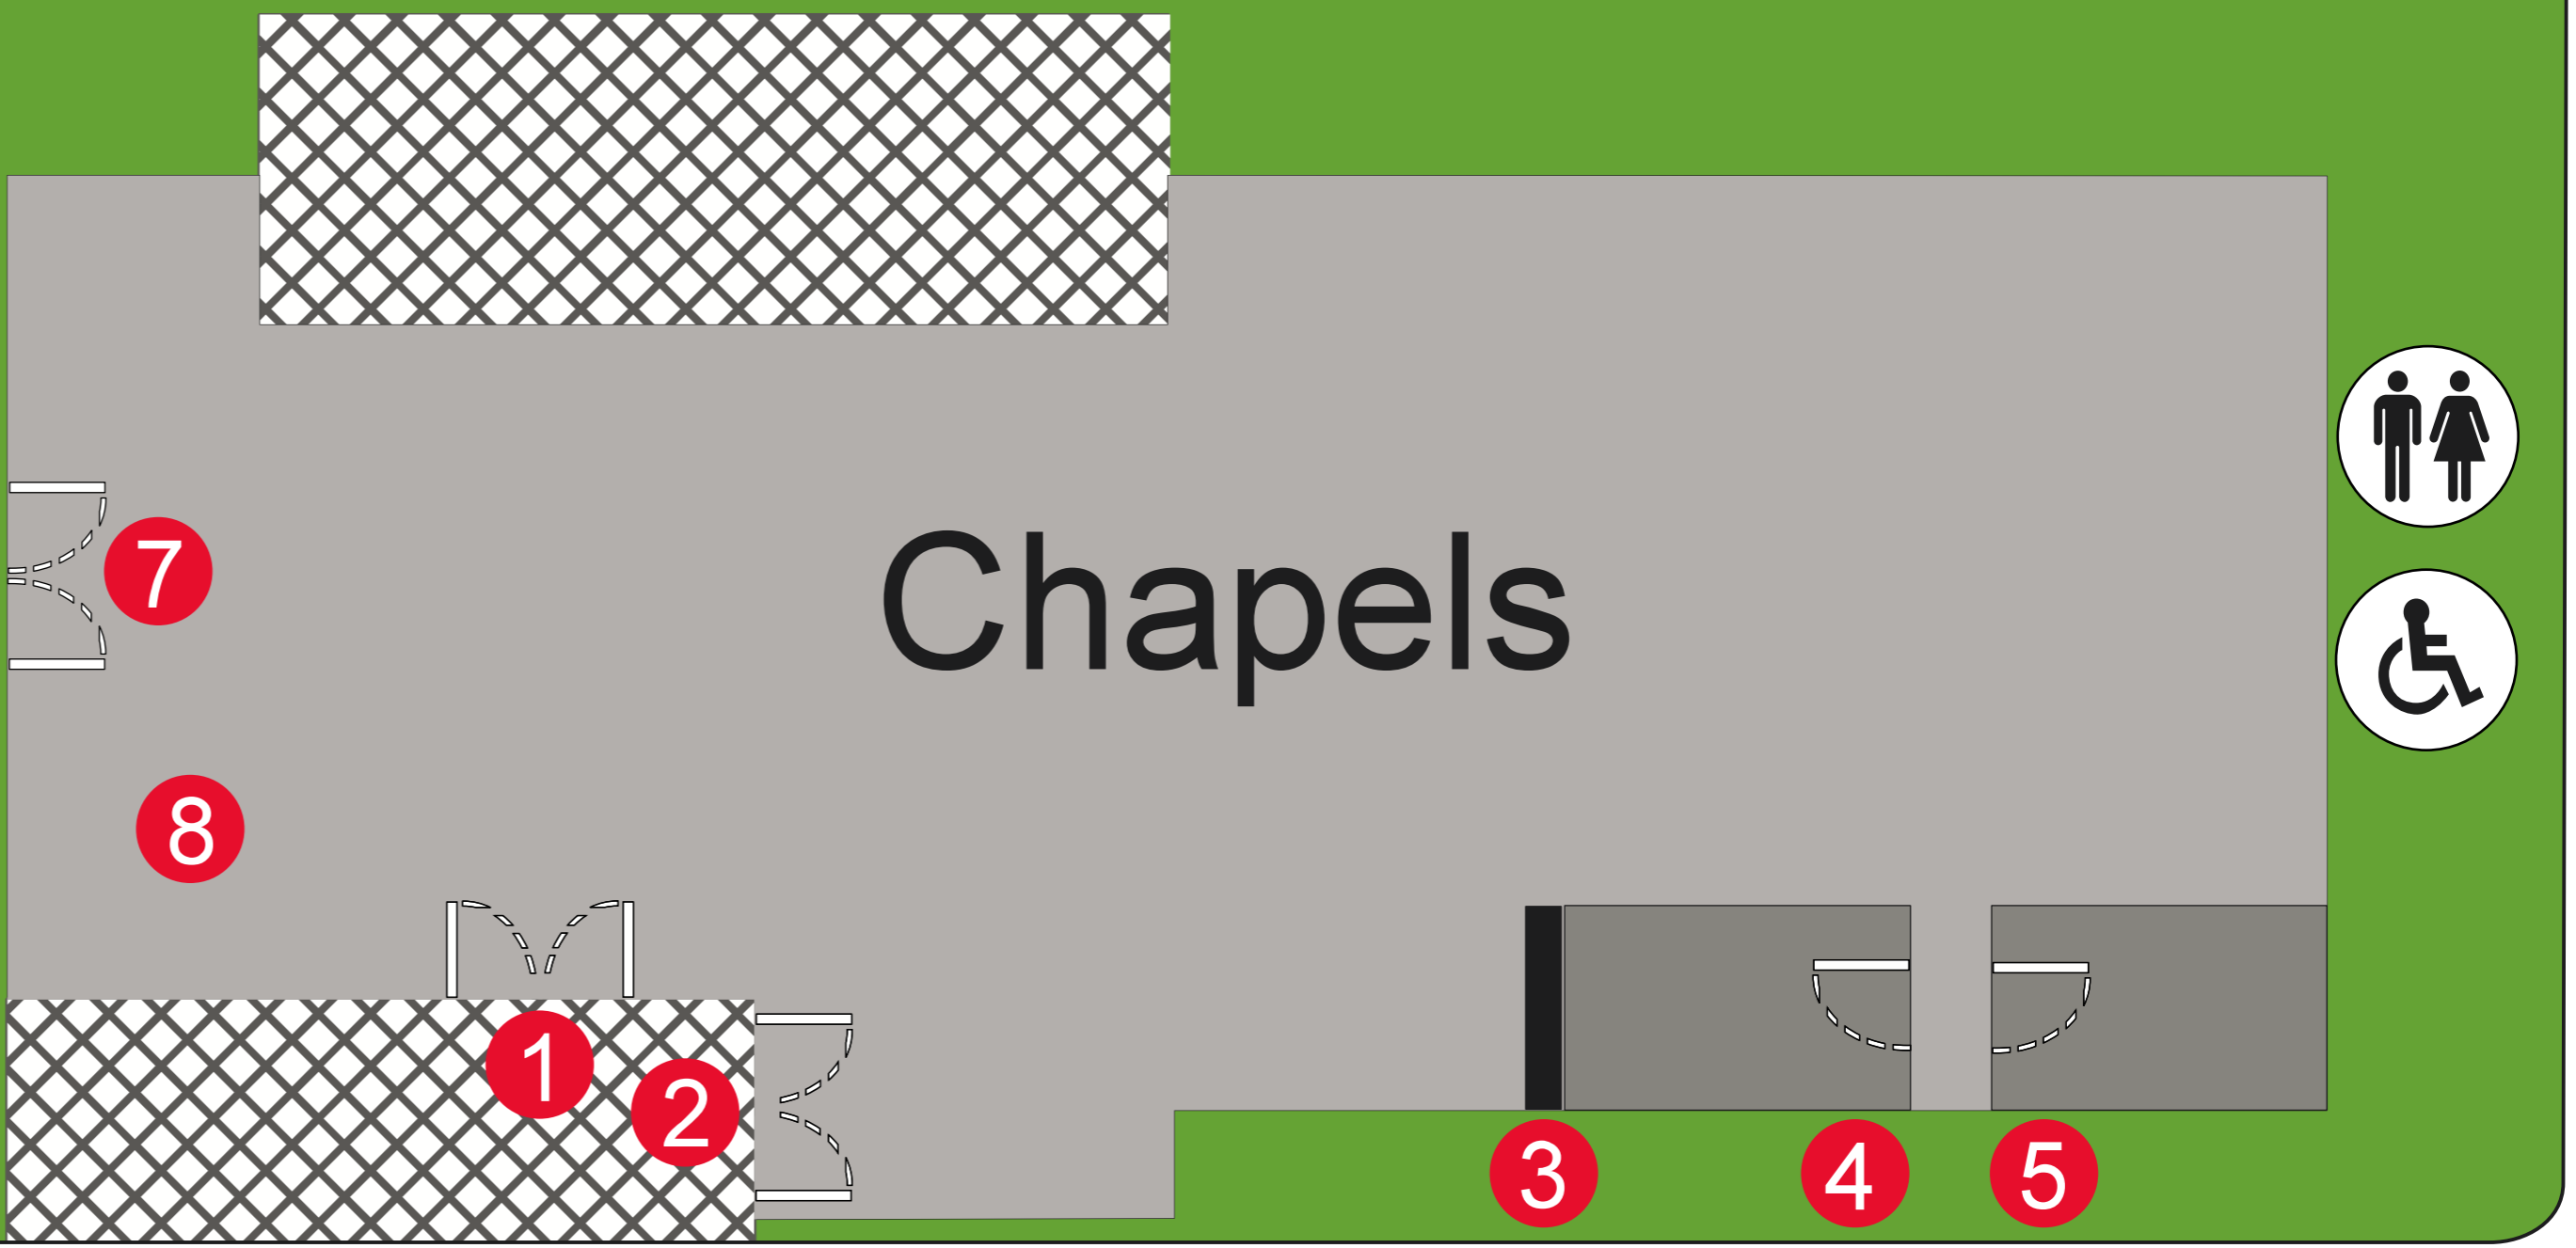

Footpath to Summer House

Footpath to Palace Wood

- 1 White Rose Chapel Entrance
- 2 Ebor Chapel Entrance
- 3 Digital Book Of Remembrance Screen
- 4 Floral Remembrance Room
- 5 Book Of Remembrance Room
- 6 Floral Tribute Area
- 7 Enquiry Office
- 8 Waiting Room & Toilets