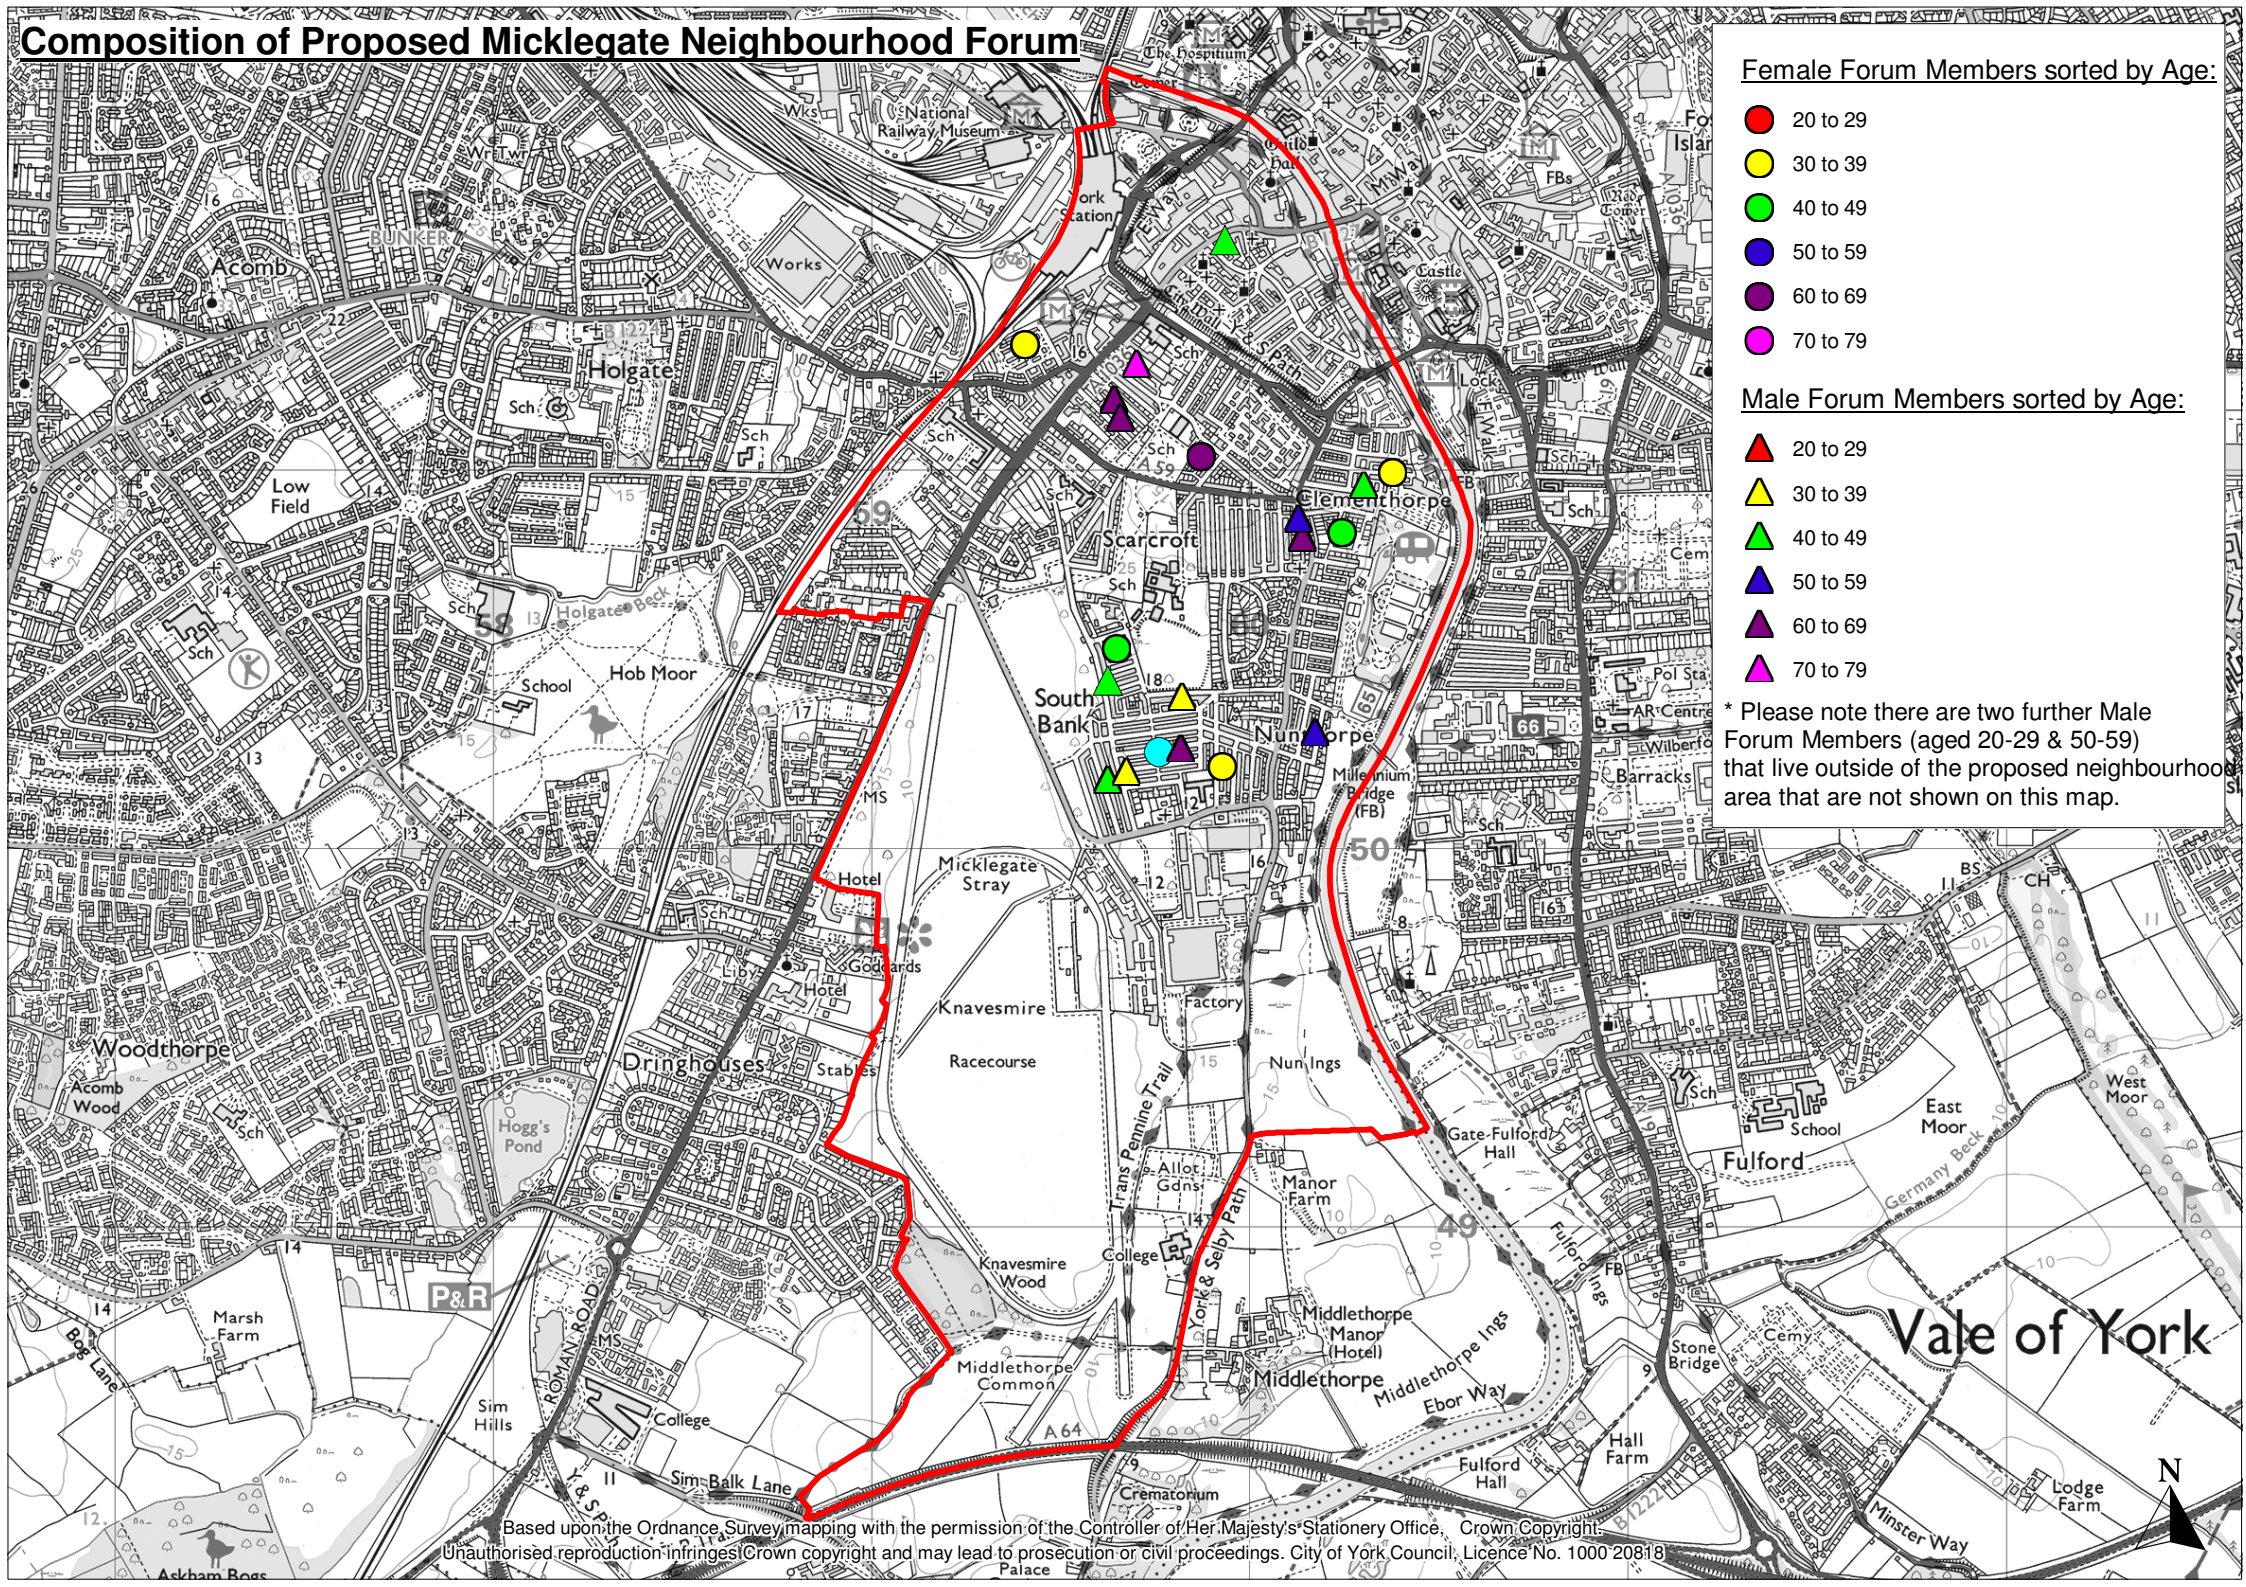

# Composition of Proposed Micklegate Neighbourhood Forum

## Female Forum Members sorted by Age:

- 20 to 29
- 30 to 39
- 40 to 49
- 50 to 59
- 60 to 69
- 70 to 79

## Male Forum Members sorted by Age:

- ▲ 20 to 29
- ▲ 30 to 39
- ▲ 40 to 49
- ▲ 50 to 59
- ▲ 60 to 69
- ▲ 70 to 79

\* Please note there are two further Male Forum Members (aged 20-29 & 50-59) that live outside of the proposed neighbourhood area that are not shown on this map.

Vale of York