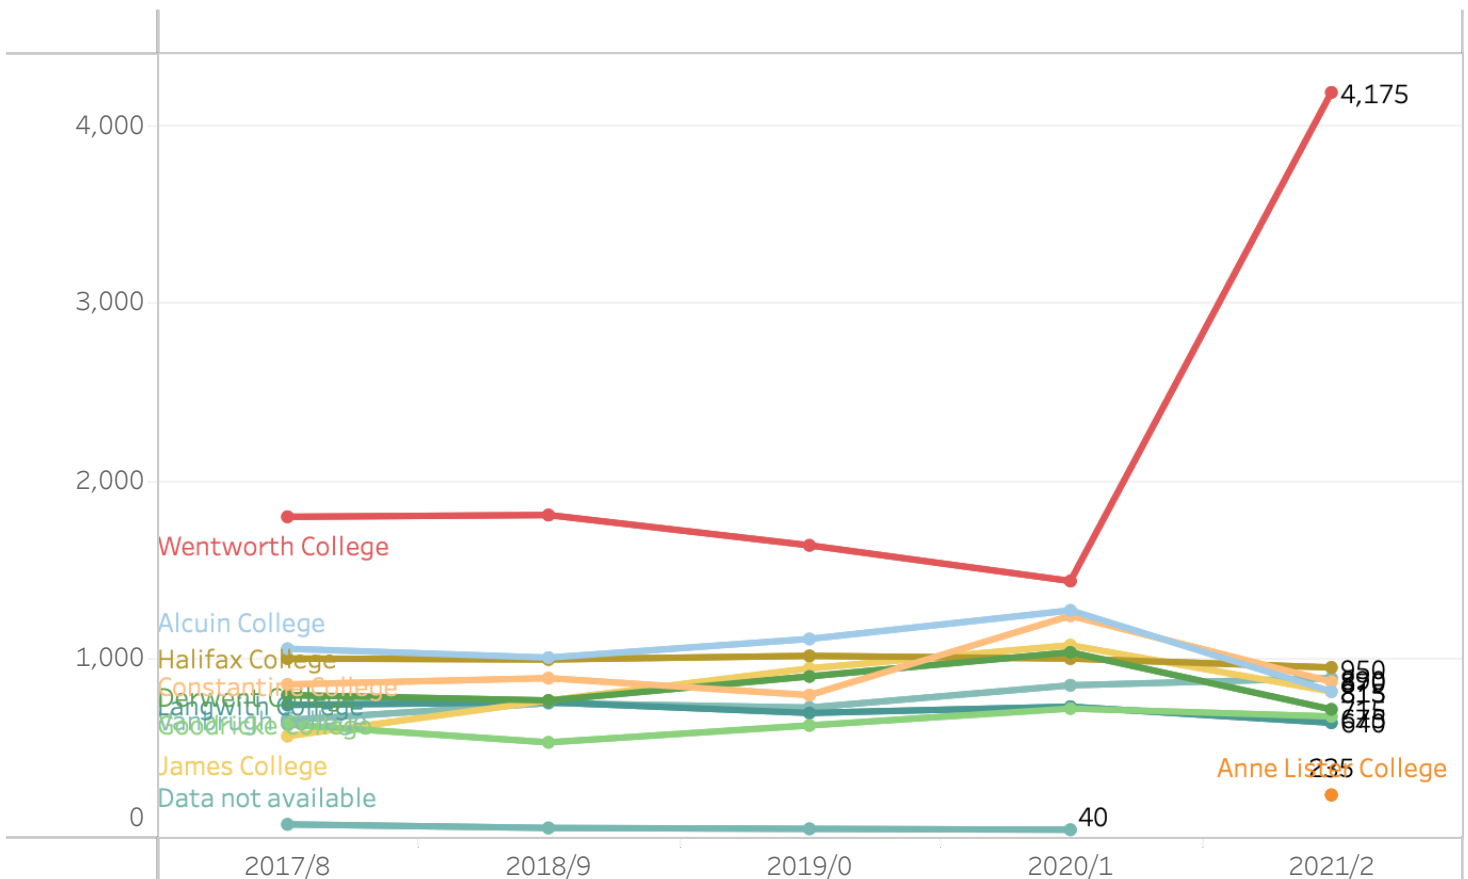

Academic Year: (Multiple values)

Headcount or FTE: ☒ Headcount ☐ FTE

Population: ☐ Students ☒ New Entrants only

Faculty: (All)

Level of Study: (Multiple values)

Mode of Study: (Multiple values)

Split by: College

Student Headcount by College

	2017/8	2018/9	2019/0	2020/1	2021/2
Data not available	70	50	45	40	
Alcuin College	1,055	1,005	1,110	1,270	815
Anne Lister College					235
Constantine College	855	890	795	1,240	870
Derwent College	795	765	900	1,035	715
Goodricke College	630	530	625	720	675
Halifax College	1,000	995	1,015	1,000	950
James College	565	765	945	1,075	815
Langwith College	740	755	695	730	640
Vanbrugh College	655	750	725	850	890
Wentworth College	1,795	1,805	1,635	1,435	4,175
Grand Total	8,165	8,315	8,490	9,395	10,775

Student Headcount by College

Selected Characteristic (click to highlight)

1. ☒ Data not availa...
   ☐ Alcuin College
   ☐ Anne Lister Col...
   ☐ Constantine Co...
   ☐ Derwent College
   ☐ Goodi...