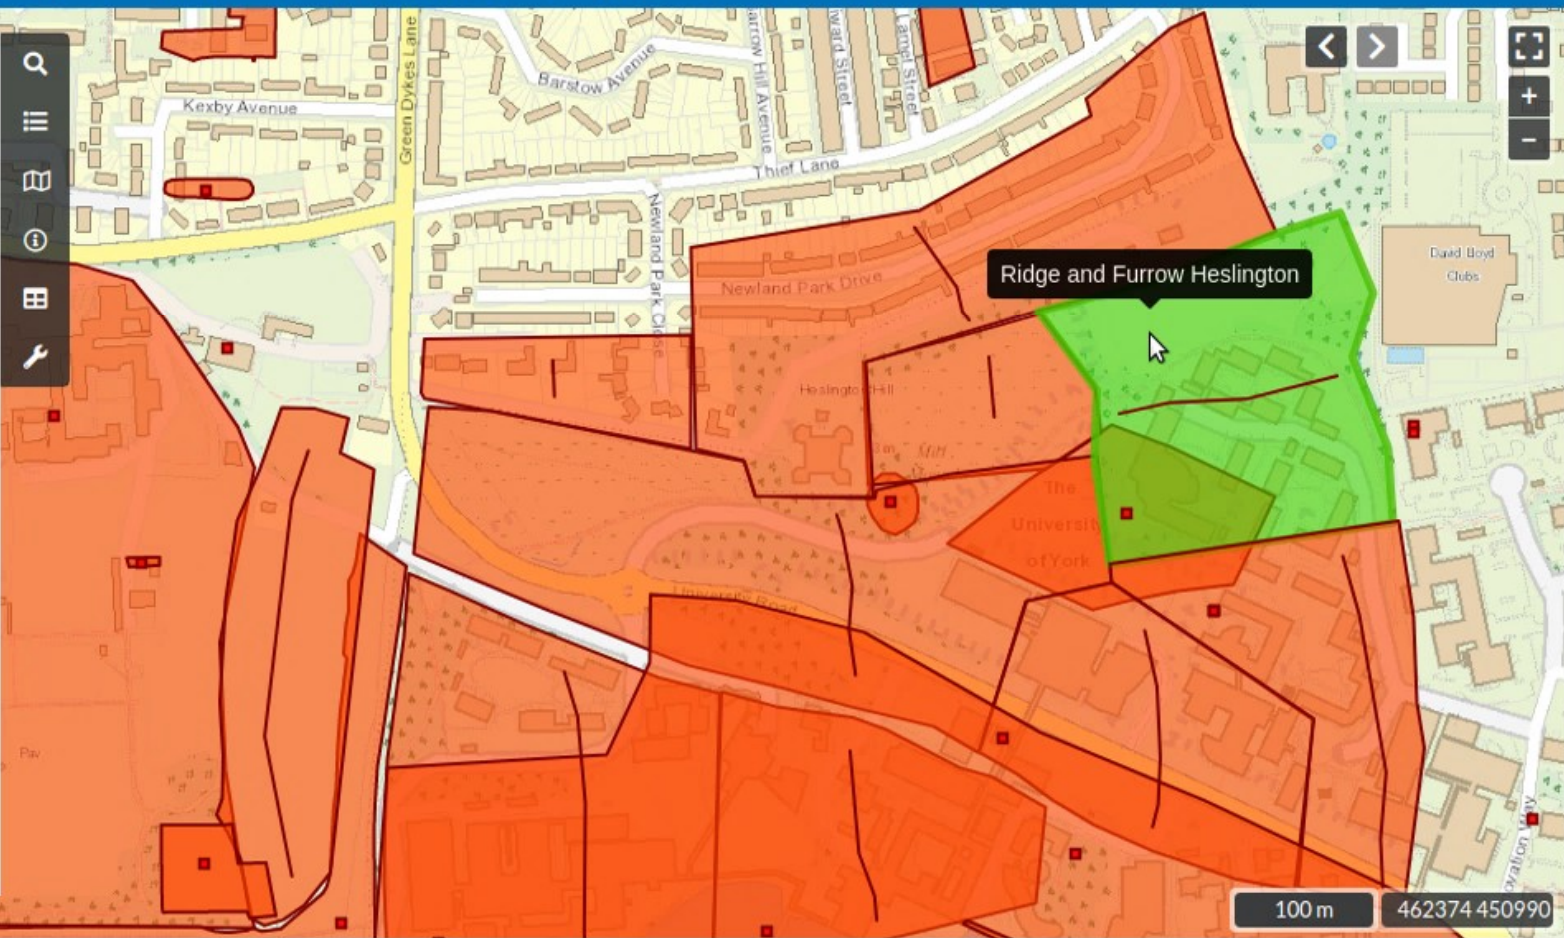

York Historic Environment Record

Home > York Historic Environment Record > Map

York Historic Environment Record

Map

Search ▾

Find out more

City Walls ▾

Blog

Info

Clear selection

Monuments

[Ridge and Furrow Heslington](#)

100 m 462374 450990