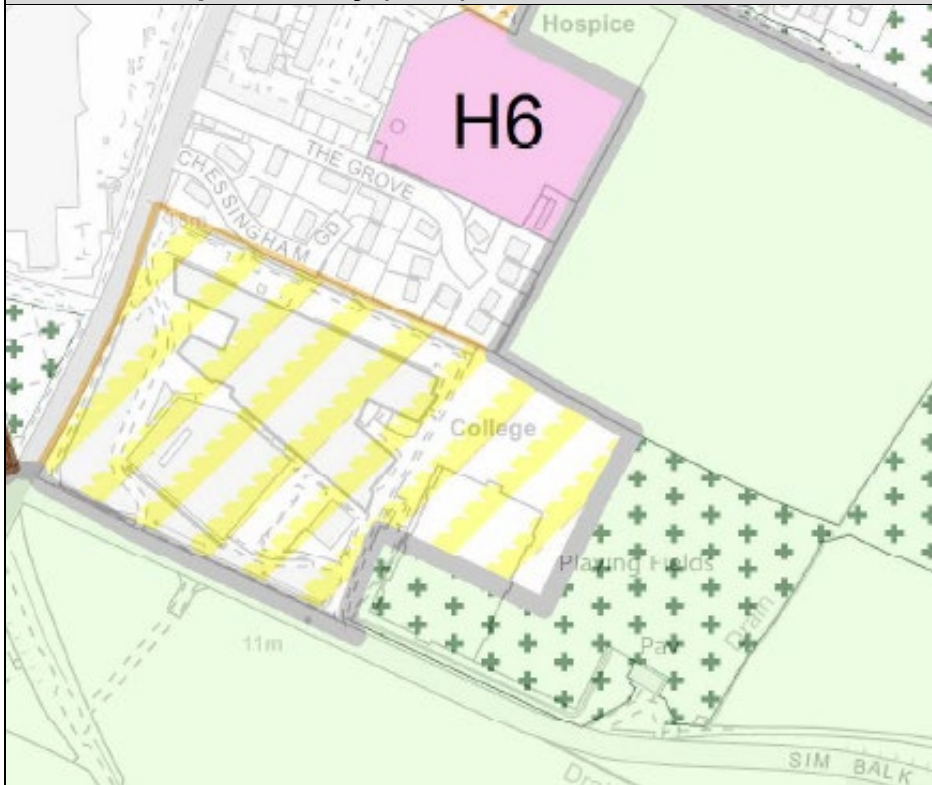

City of York Local Plan Proposed Policy Map Modifications January 2023

Name

PMM44 York College (Policies Map South)

Reason

Amendment to the boundary to follow the currently identifiable features of the edge of the existing sports pitch to the east and the northern carriageway of Sim Balk Lane to the south for consistency with the Green Belt methodology.

Policies map boundary (2018)

Proposed modification